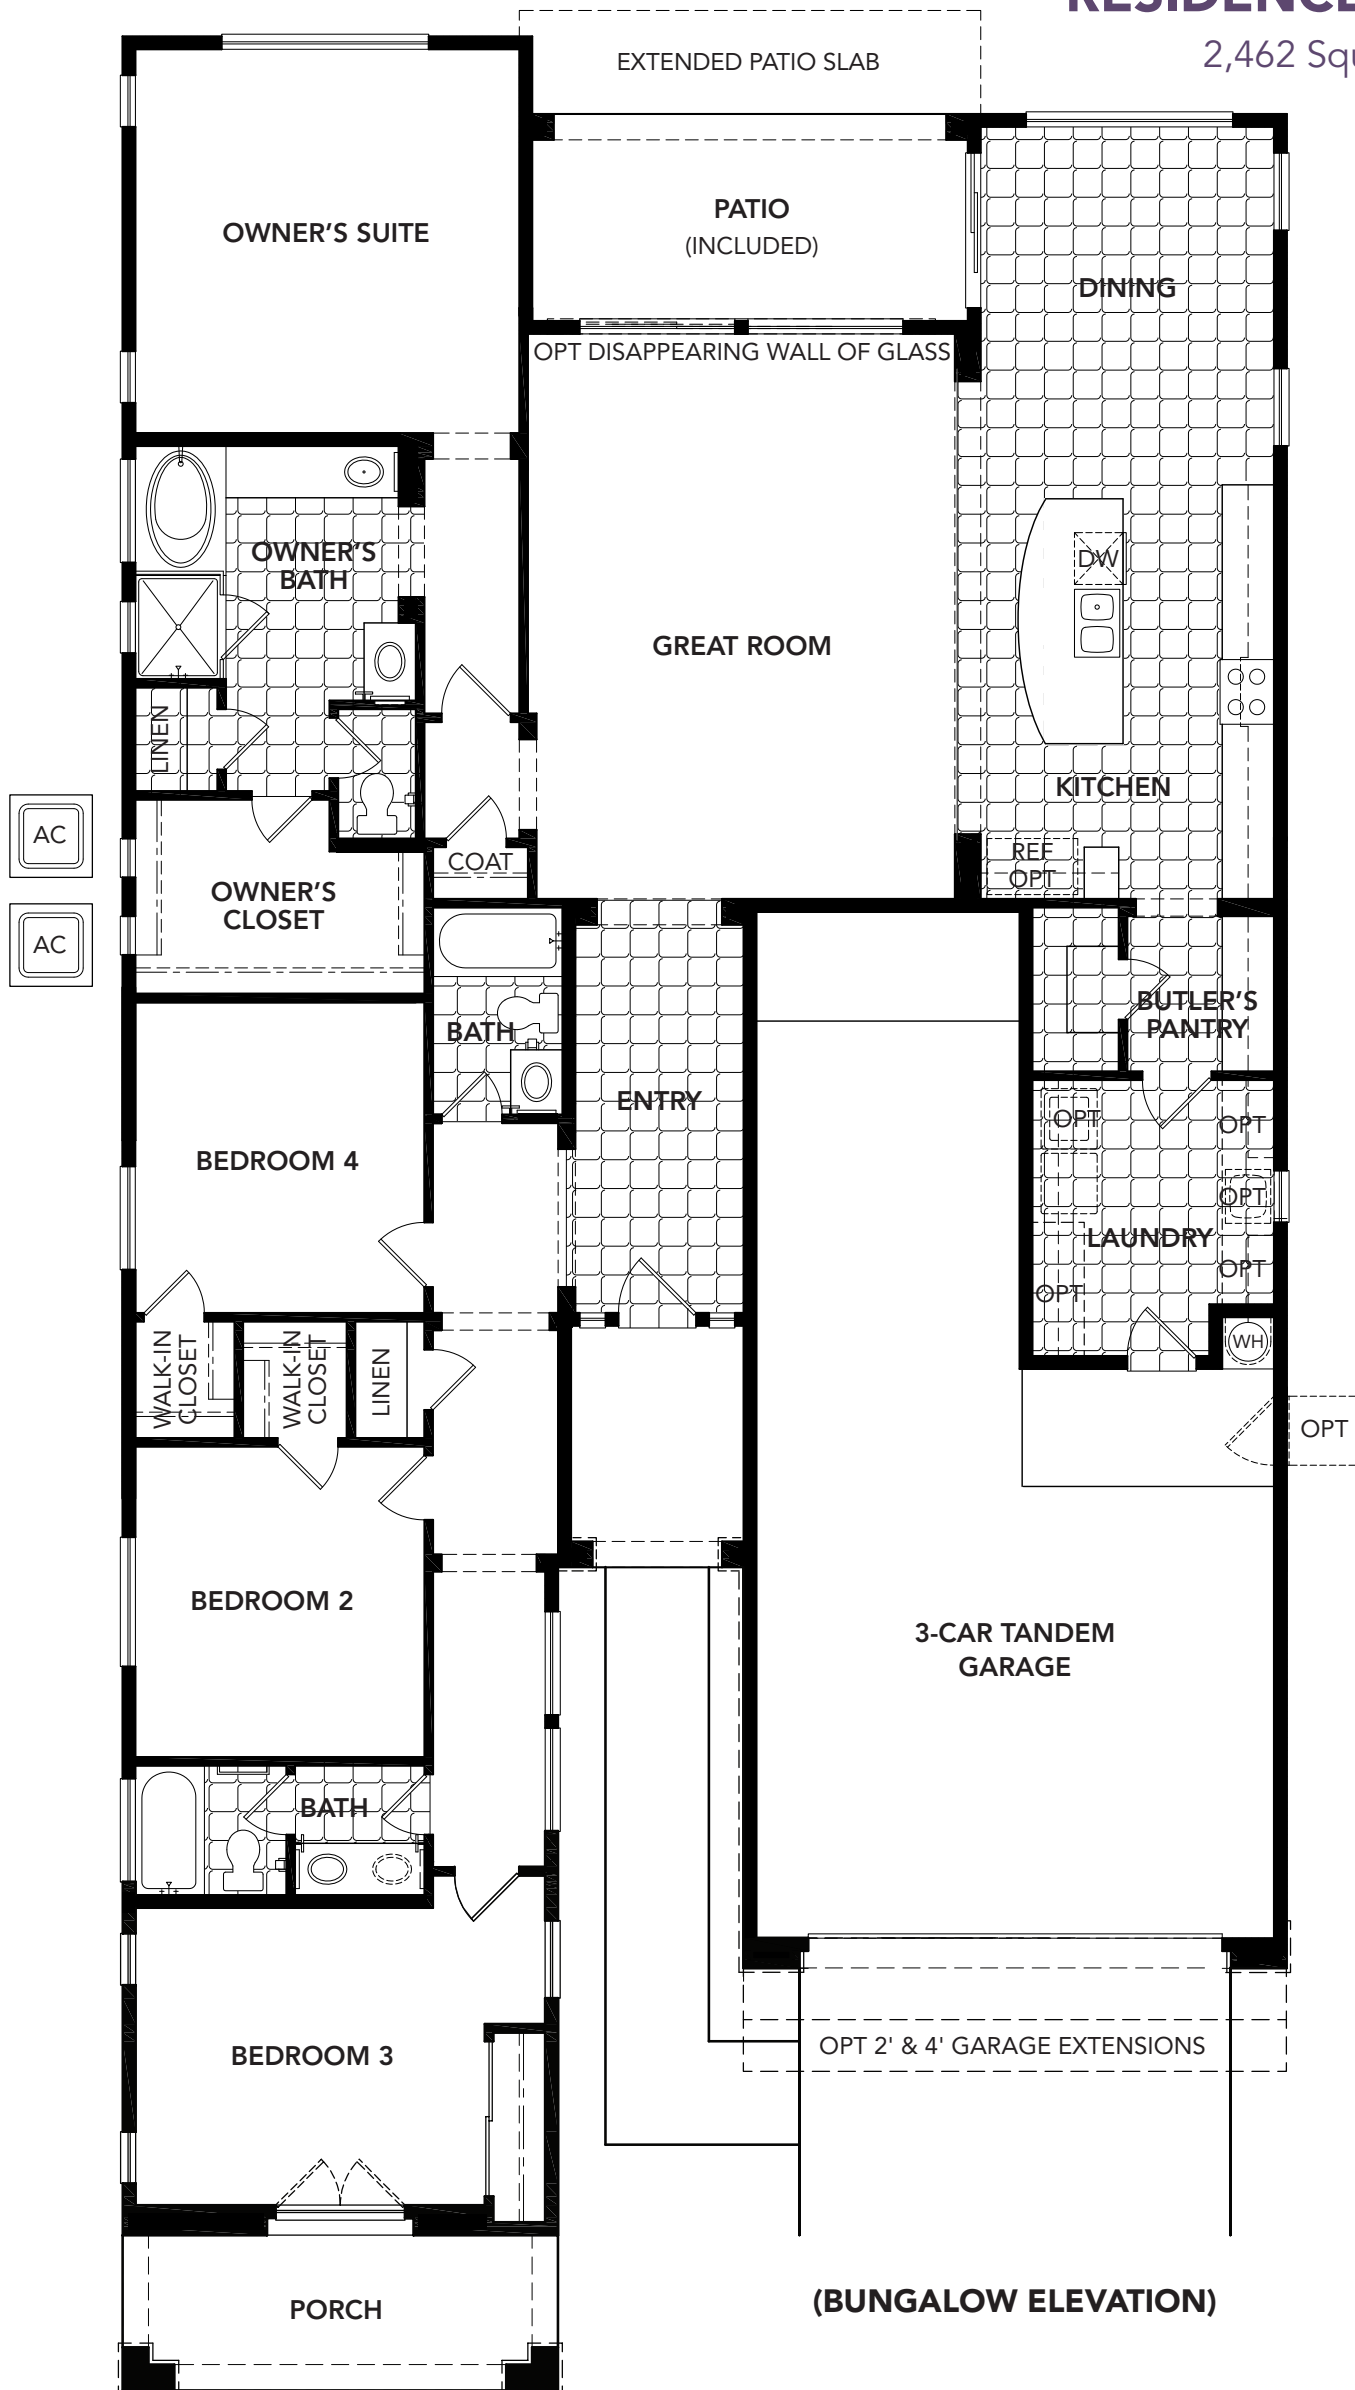

HERITAGE COLLECTION
RESIDENCE THIRTEEN

2,462 Square Feet

(BUNGALOW ELEVATION)

**BLANDFORD
HOMES**

MulberryNeighborhood.com

PRELIMINARY 1/26/15
Minor modifications will
be forthcoming