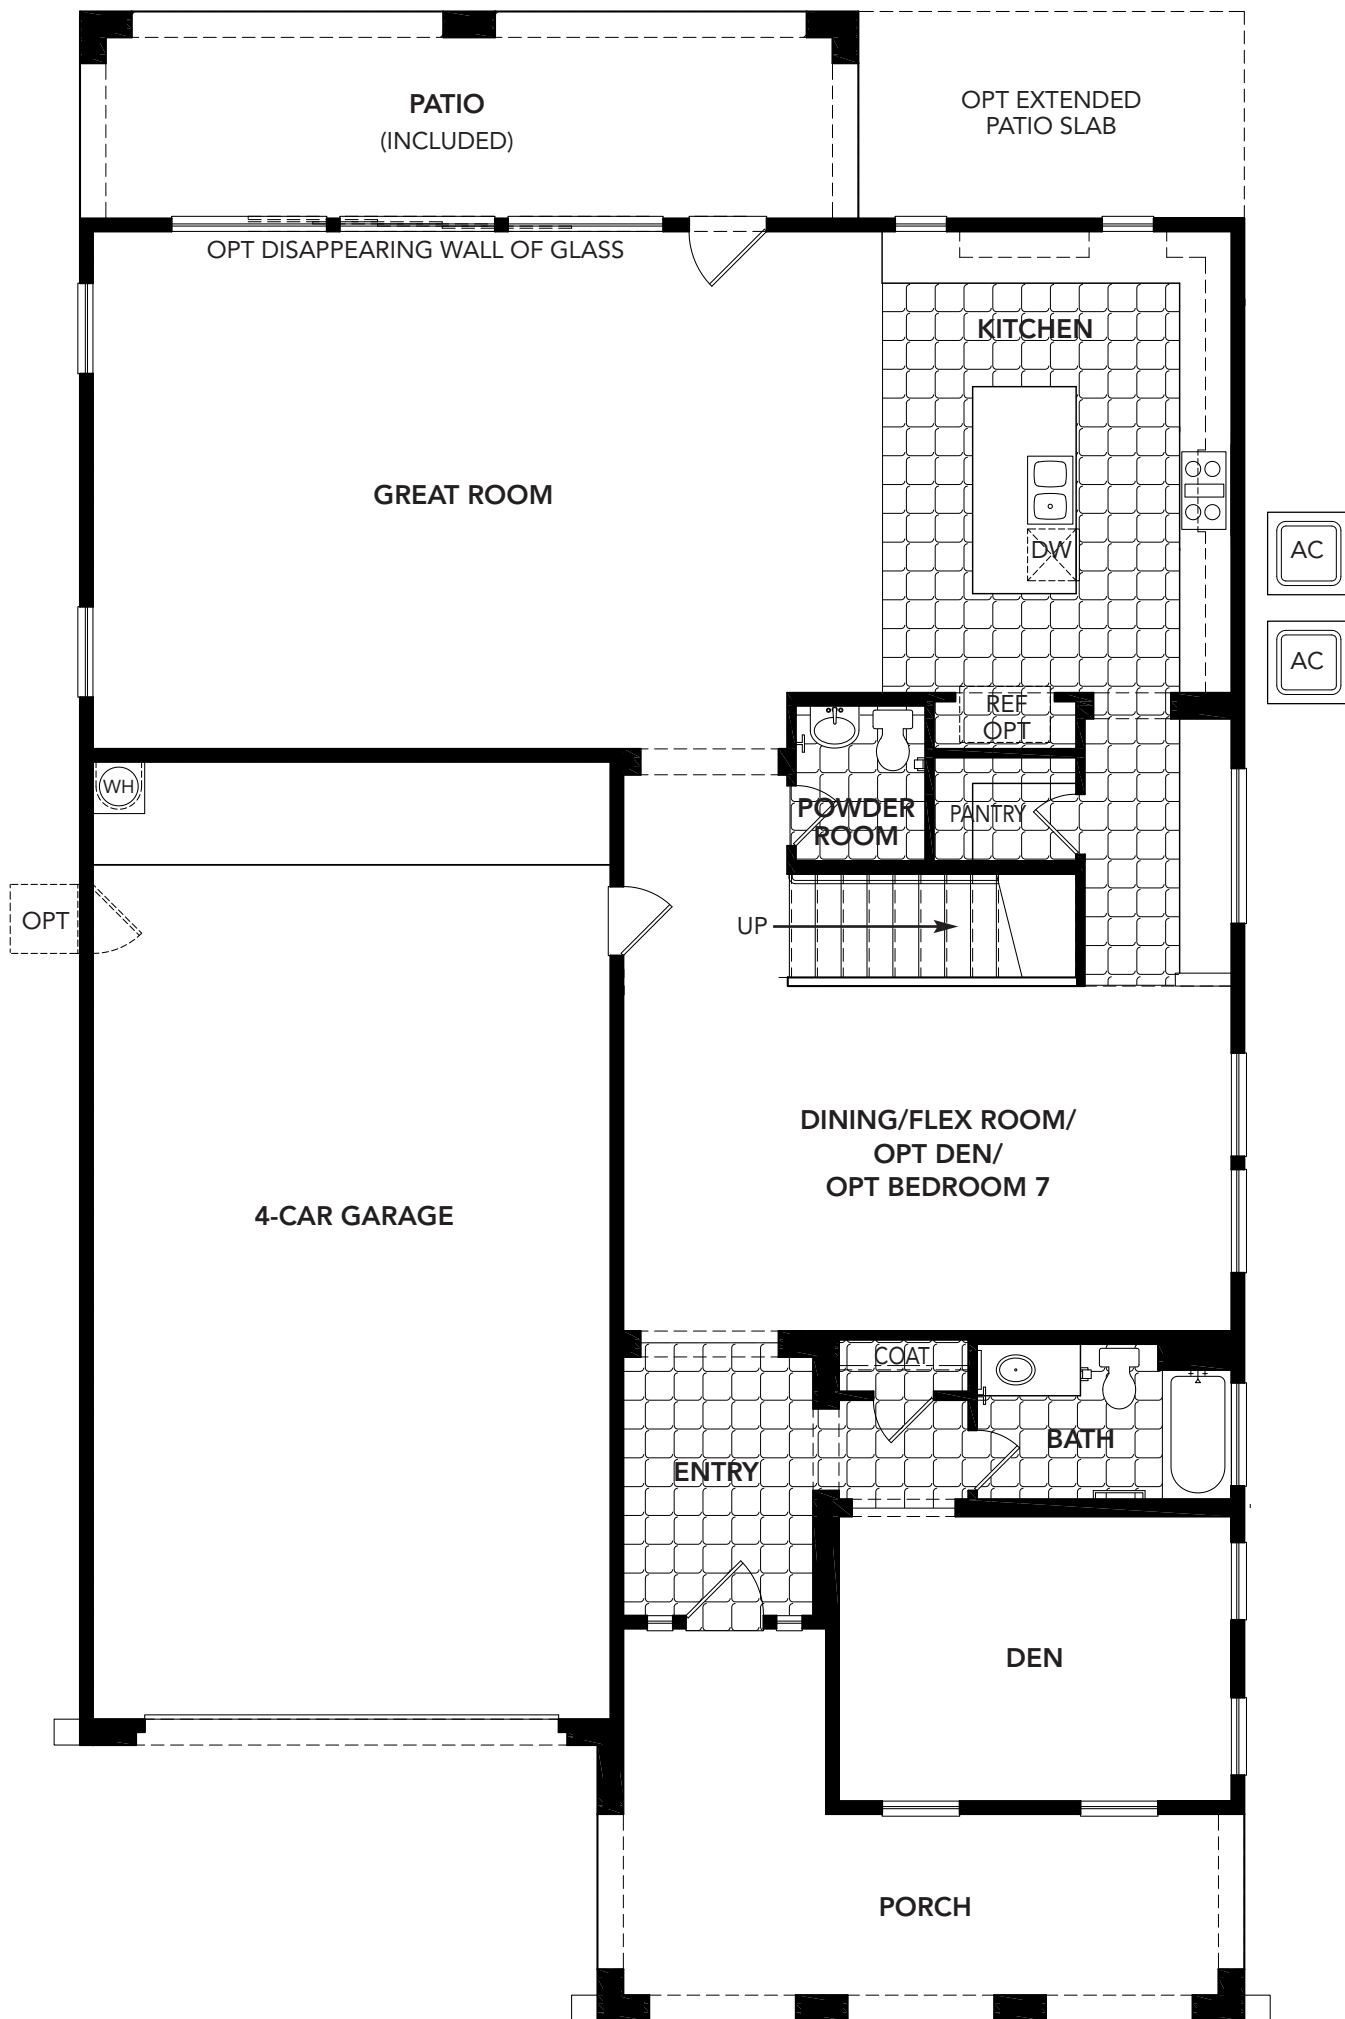

HERITAGE COLLECTION  
**RESIDENCE SIXTEEN**

4,365 Square Feet

**FIRST FLOOR (SPANISH ELEVATION)**

**BLANDFORD  
HOMES**

MulberryNeighborhood.com

**PRELIMINARY 1/26/15**  
Minor modifications will  
be forthcoming

HERITAGE COLLECTION  
**RESIDENCE SIXTEEN**

4,365 Square Feet

**SECOND FLOOR (SPANISH ELEVATION)**

**BLANDFORD  
HOMES**

MulberryNeighborhood.com

**PRELIMINARY 1/26/15**  
Minor modifications will  
be forthcoming