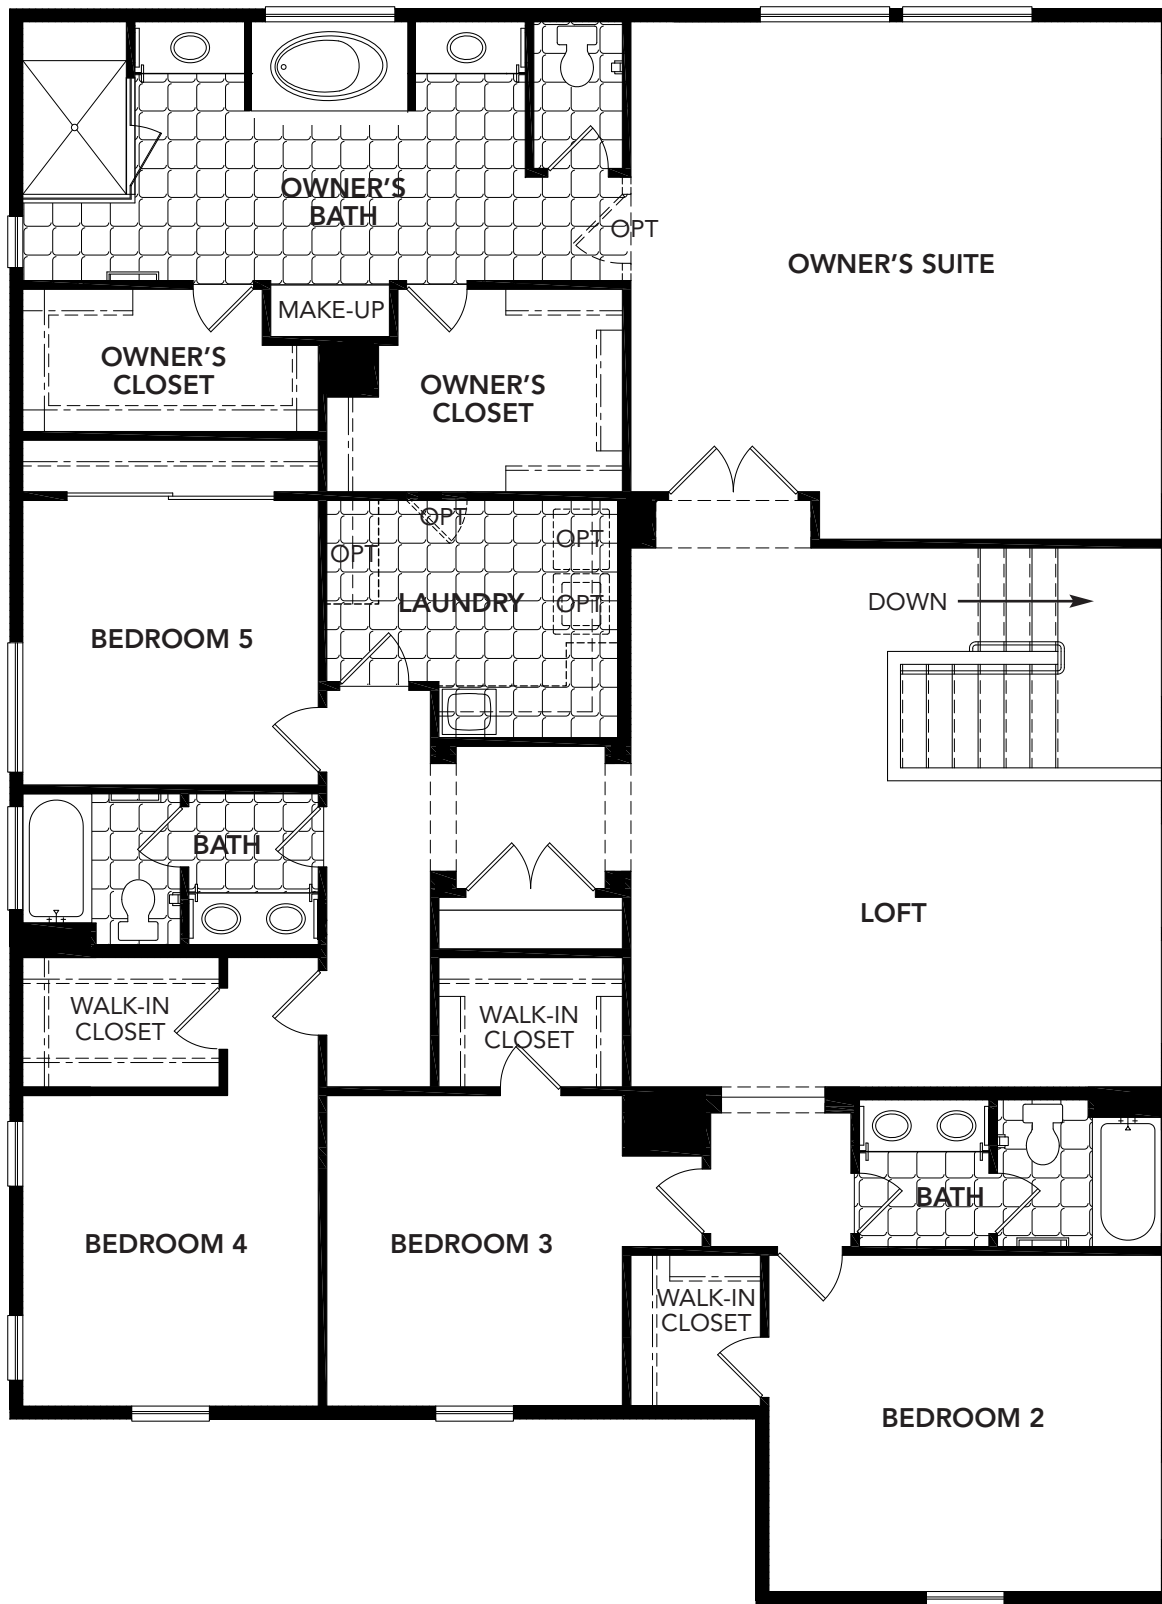

HERITAGE COLLECTION  
**RESIDENCE SIXTEEN**

4,365 Square Feet

**FIRST FLOOR (SPANISH ELEVATION)**

**BLANDFORD  
HOMES**

MulberryNeighborhood.com

**PRELIMINARY 1/26/15**  
Minor modifications will  
be forthcoming

HERITAGE COLLECTION  
**RESIDENCE SIXTEEN**

4,365 Square Feet

**SECOND FLOOR (SPANISH ELEVATION)**

**BLANDFORD  
HOMES**

MulberryNeighborhood.com

**PRELIMINARY 1/26/15**  
Minor modifications will  
be forthcoming