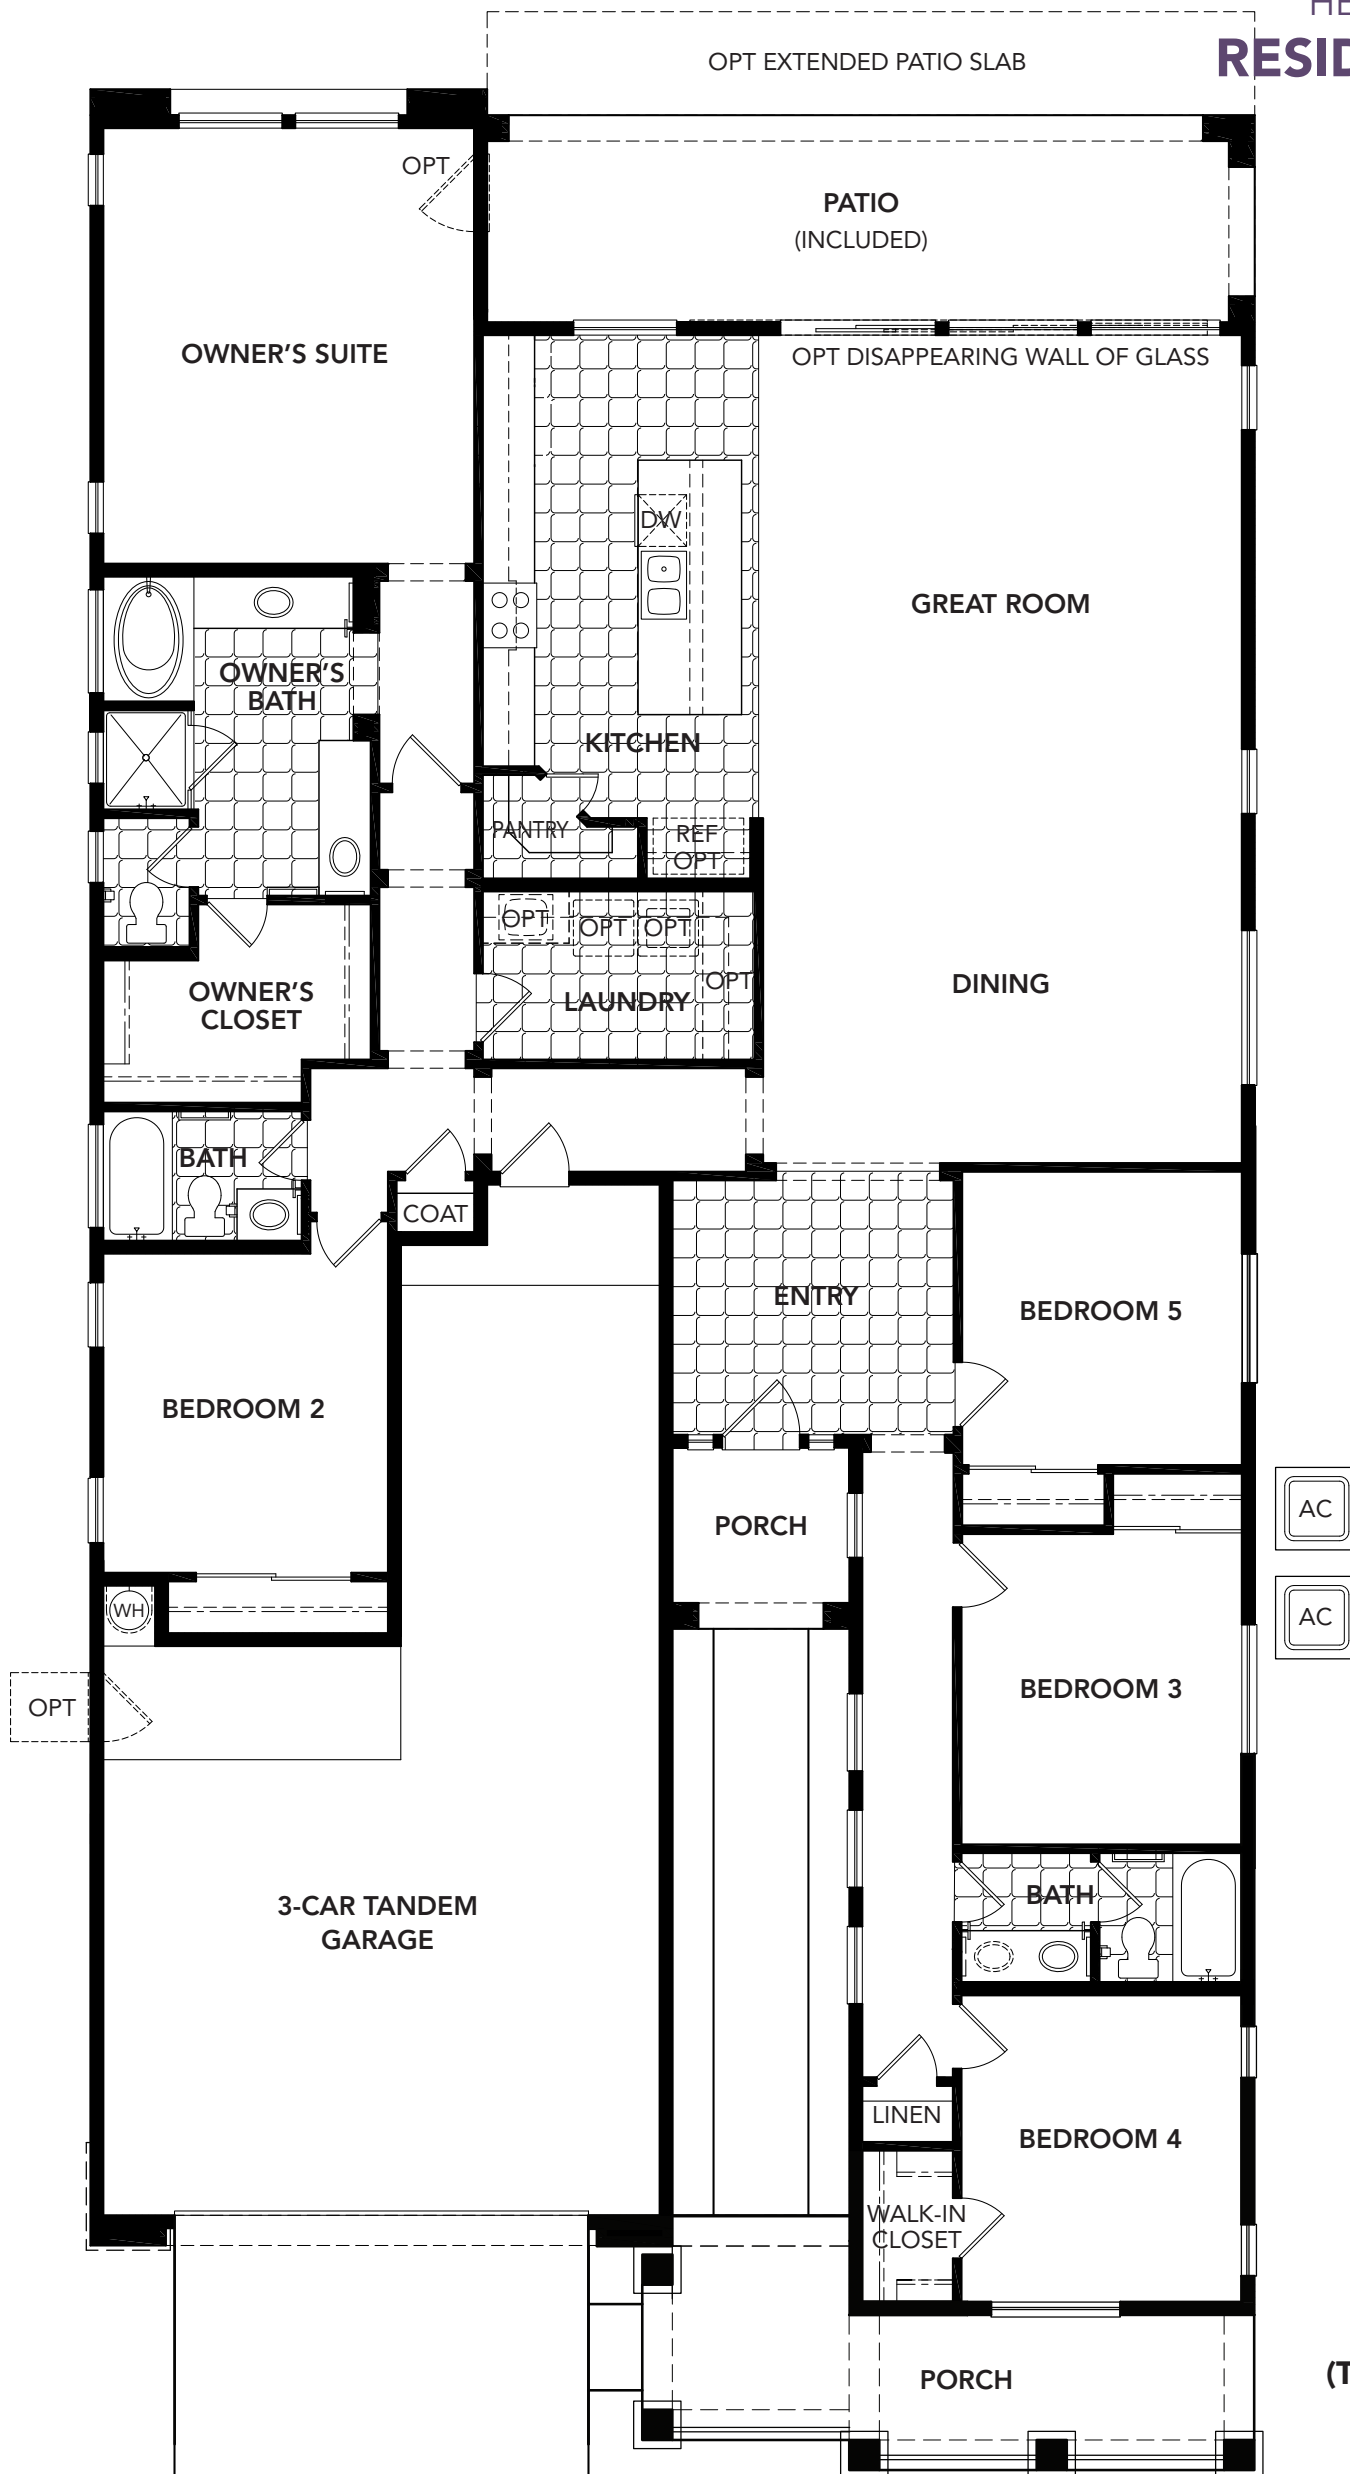

HERITAGE COLLECTION  
**RESIDENCE FOURTEEN**

2,597 Square Feet

(TRADITIONAL ELEVATION)

**BLANDFORD  
HOMES**

MulberryNeighborhood.com

**PRELIMINARY 3/3/15**  
Minor modifications will  
be forthcoming