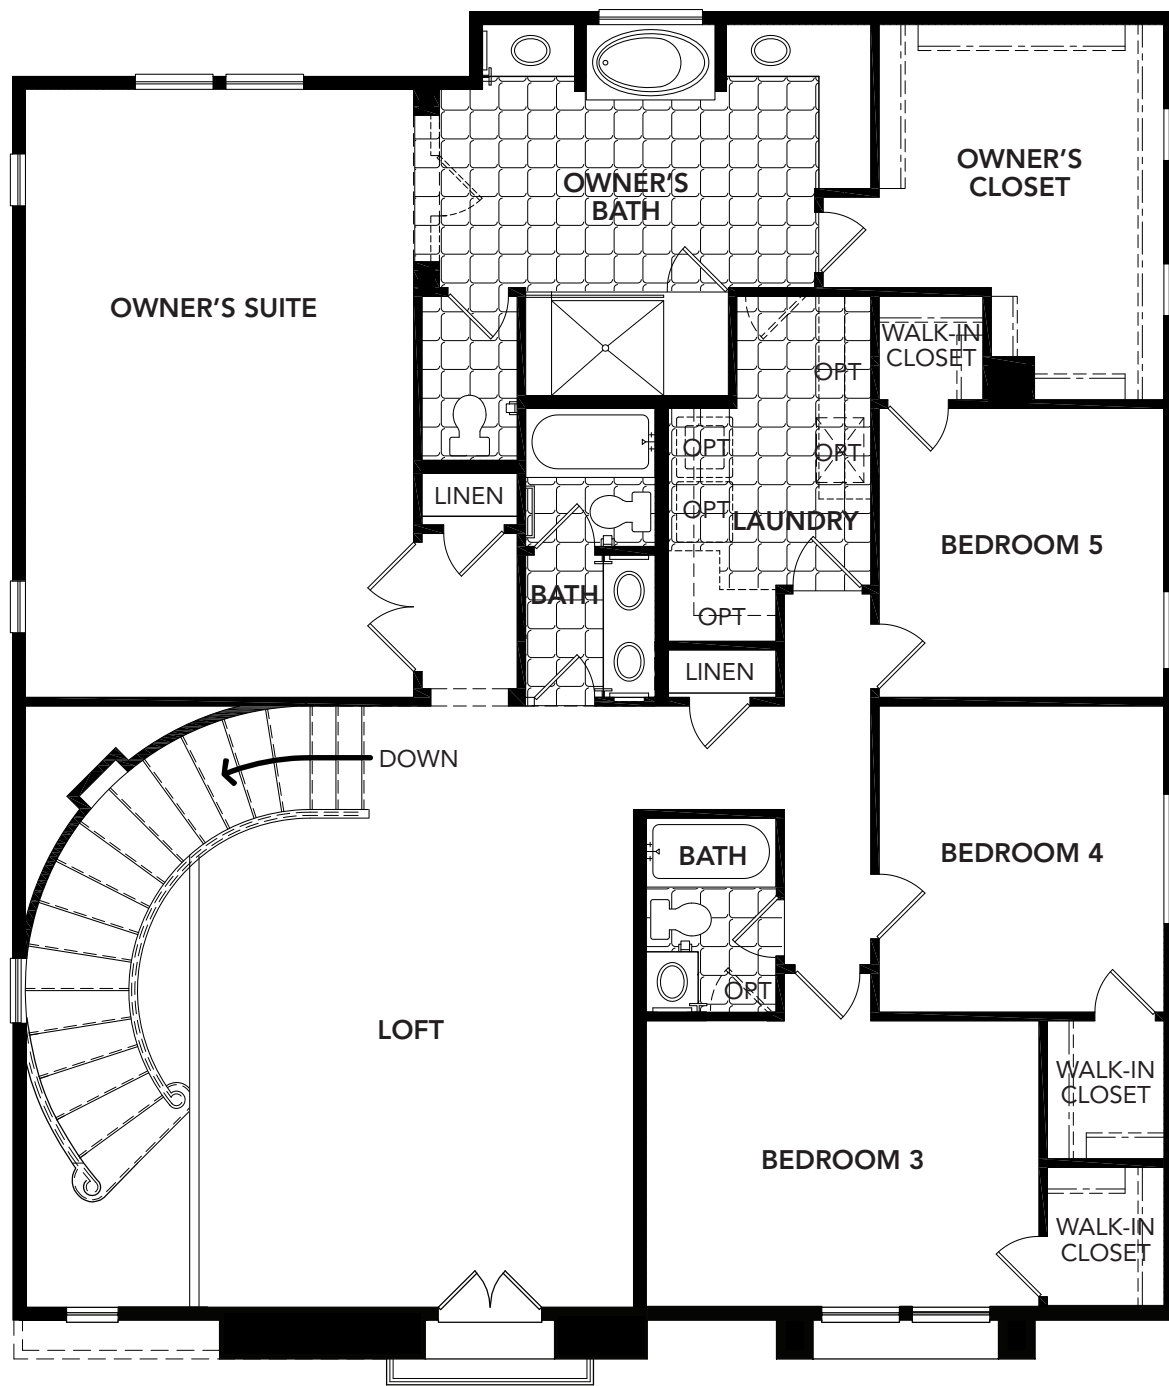

HERITAGE COLLECTION
RESIDENCE FIFTEEN

3,613 Square Feet

FIRST FLOOR (COTTAGE ELEVATION)

**BLANDFORD
HOMES**

MulberryNeighborhood.com

PRELIMINARY 1/26/15
Minor modifications will
be forthcoming

HERITAGE COLLECTION
RESIDENCE FIFTEEN

3,613 Square Feet

SECOND FLOOR (COTTAGE ELEVATION)

STANDARD EXPANDED LOFT RESULTS IN 3,678 SQ. FT.

**BLANDFORD
HOMES**

MulberryNeighborhood.com

PRELIMINARY 1/26/15
Minor modifications will
be forthcoming