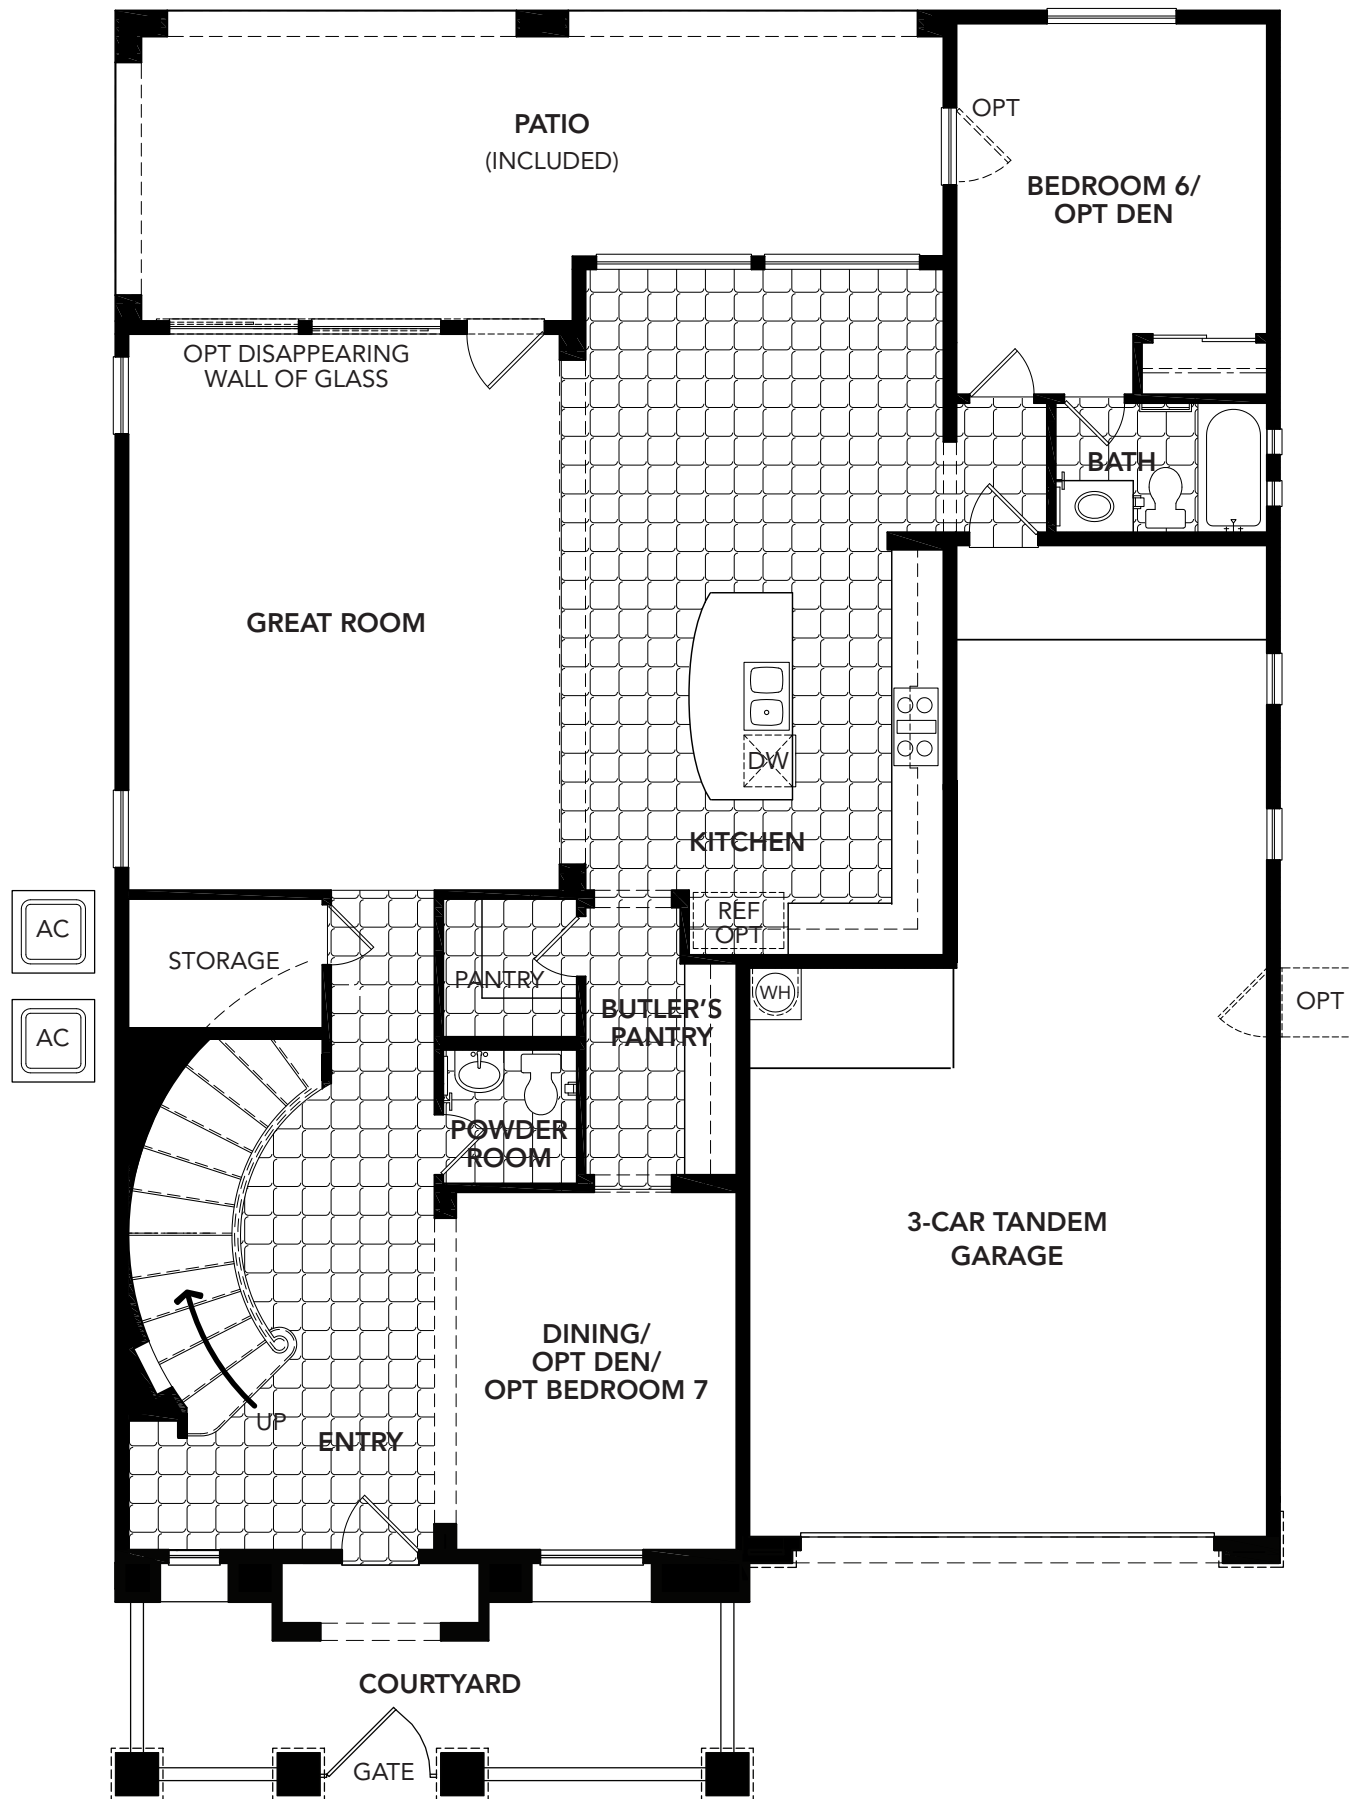

HERITAGE COLLECTION
RESIDENCE FIFTEEN

3,613 Square Feet

FIRST FLOOR (COTTAGE ELEVATION)

**BLANDFORD
HOMES**

MulberryNeighborhood.com

PRELIMINARY 1/26/15
Minor modifications will
be forthcoming

HERITAGE COLLECTION
RESIDENCE FIFTEEN

3,613 Square Feet

SECOND FLOOR (COTTAGE ELEVATION)

STANDARD EXPANDED LOFT RESULTS IN 3,678 SQ. FT.

**BLANDFORD
HOMES**

MulberryNeighborhood.com

PRELIMINARY 1/26/15
Minor modifications will
be forthcoming