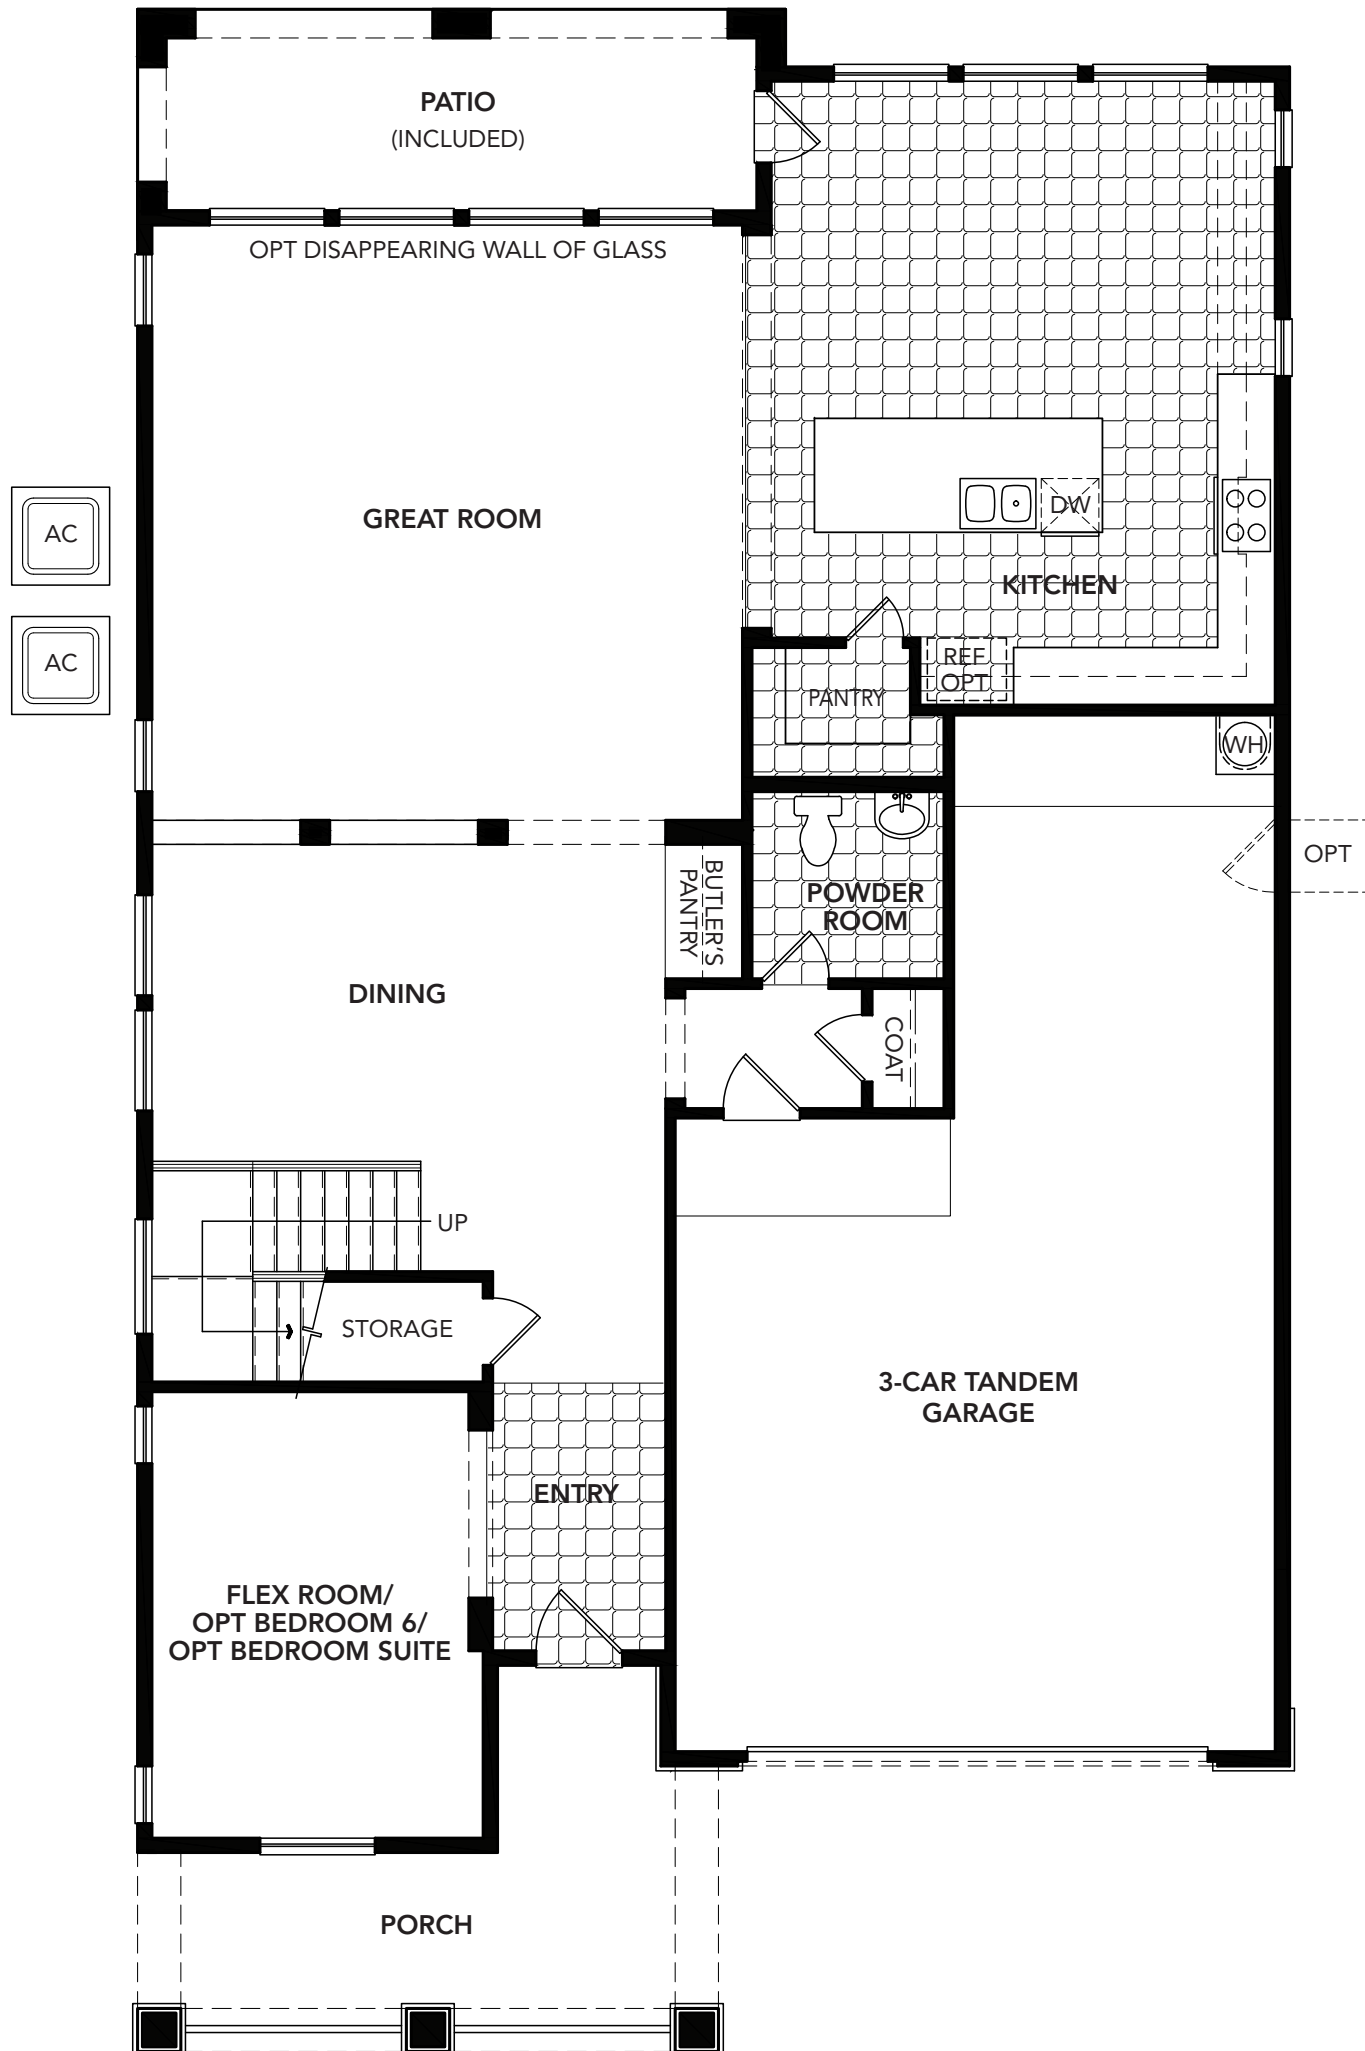

CENTENNIAL COLLECTION  
**RESIDENCE TWELVE**

3,551 Square Feet

FIRST FLOOR (TRADITIONAL ELEVATION)

**BLANDFORD  
HOMES**

MulberryNeighborhood.com

**PRELIMINARY 2/14/15**  
Minor modifications will  
be forthcoming

CENTENNIAL COLLECTION  
**RESIDENCE TWELVE**

3,551 Square Feet

**SECOND FLOOR (TRADITIONAL ELEVATION)**

**BLANDFORD  
HOMES**

MulberryNeighborhood.com

**PRELIMINARY 2/14/15**  
Minor modifications will  
be forthcoming