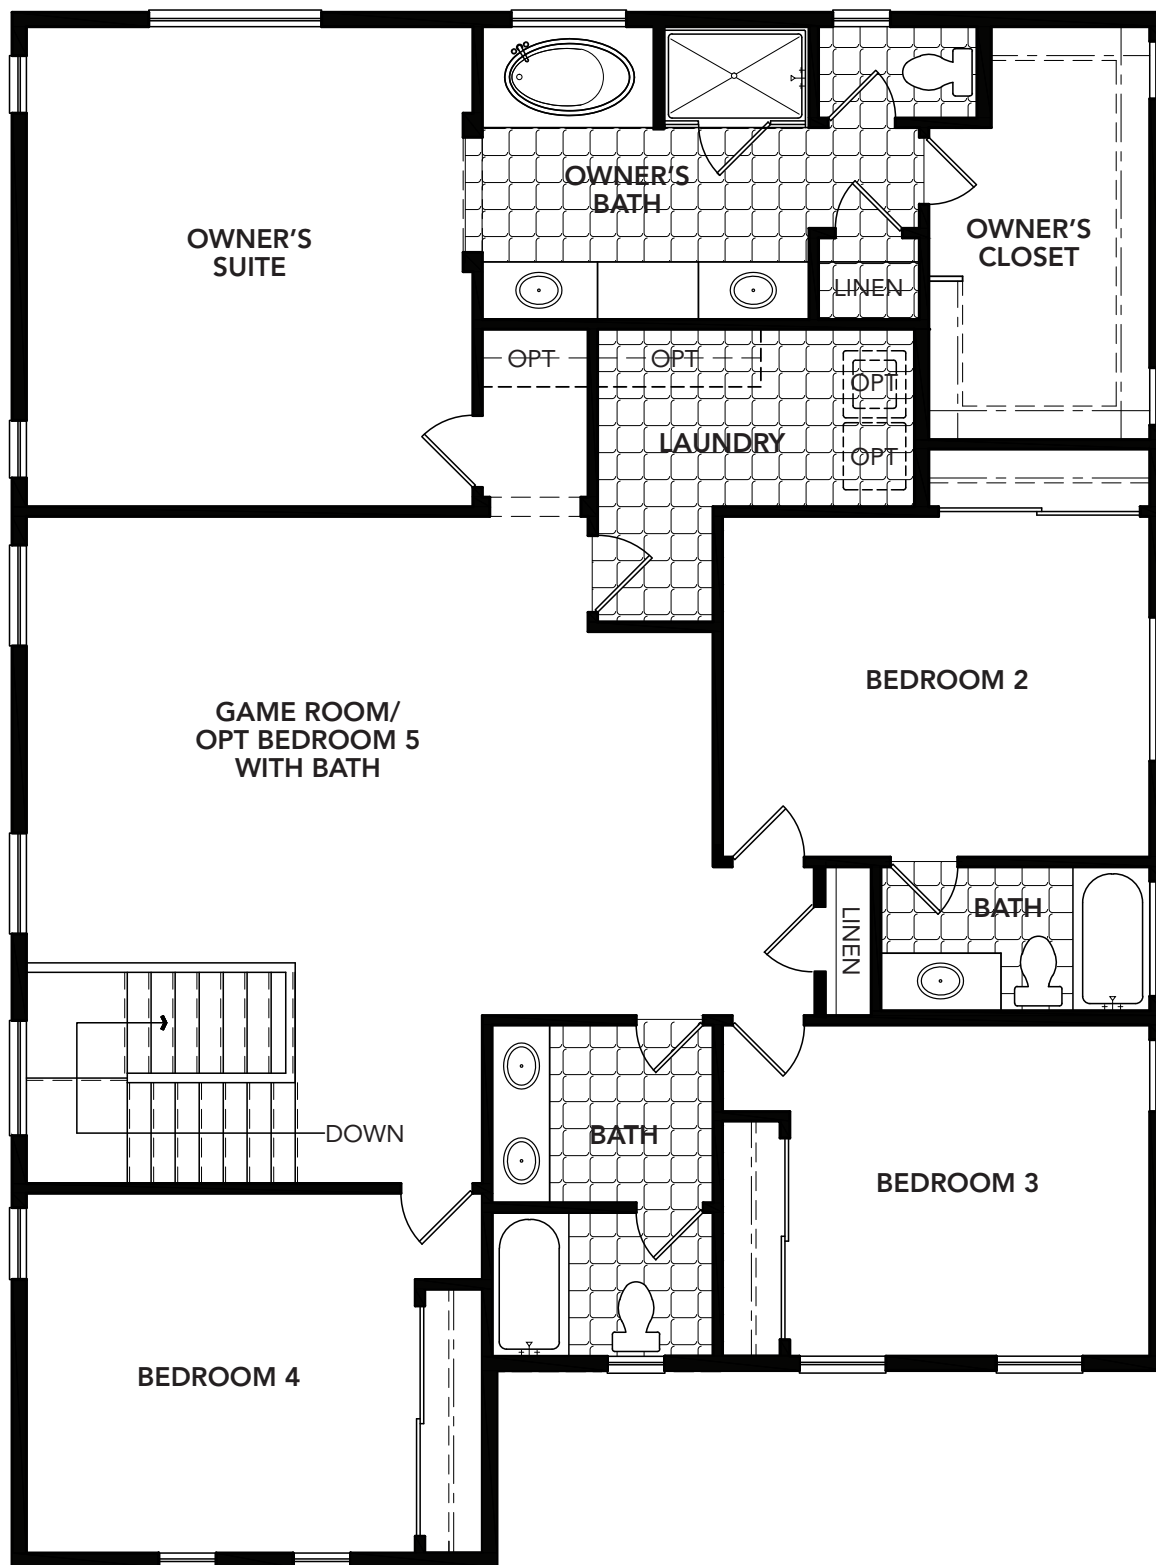

CENTENNIAL COLLECTION  
**RESIDENCE TWELVE**

3,551 Square Feet

FIRST FLOOR (TRADITIONAL ELEVATION)

**BLANDFORD  
HOMES**

MulberryNeighborhood.com

**PRELIMINARY 2/14/15**  
Minor modifications will  
be forthcoming

CENTENNIAL COLLECTION  
**RESIDENCE TWELVE**

3,551 Square Feet

**SECOND FLOOR (TRADITIONAL ELEVATION)**

**BLANDFORD  
HOMES**

MulberryNeighborhood.com

**PRELIMINARY 2/14/15**  
Minor modifications will  
be forthcoming