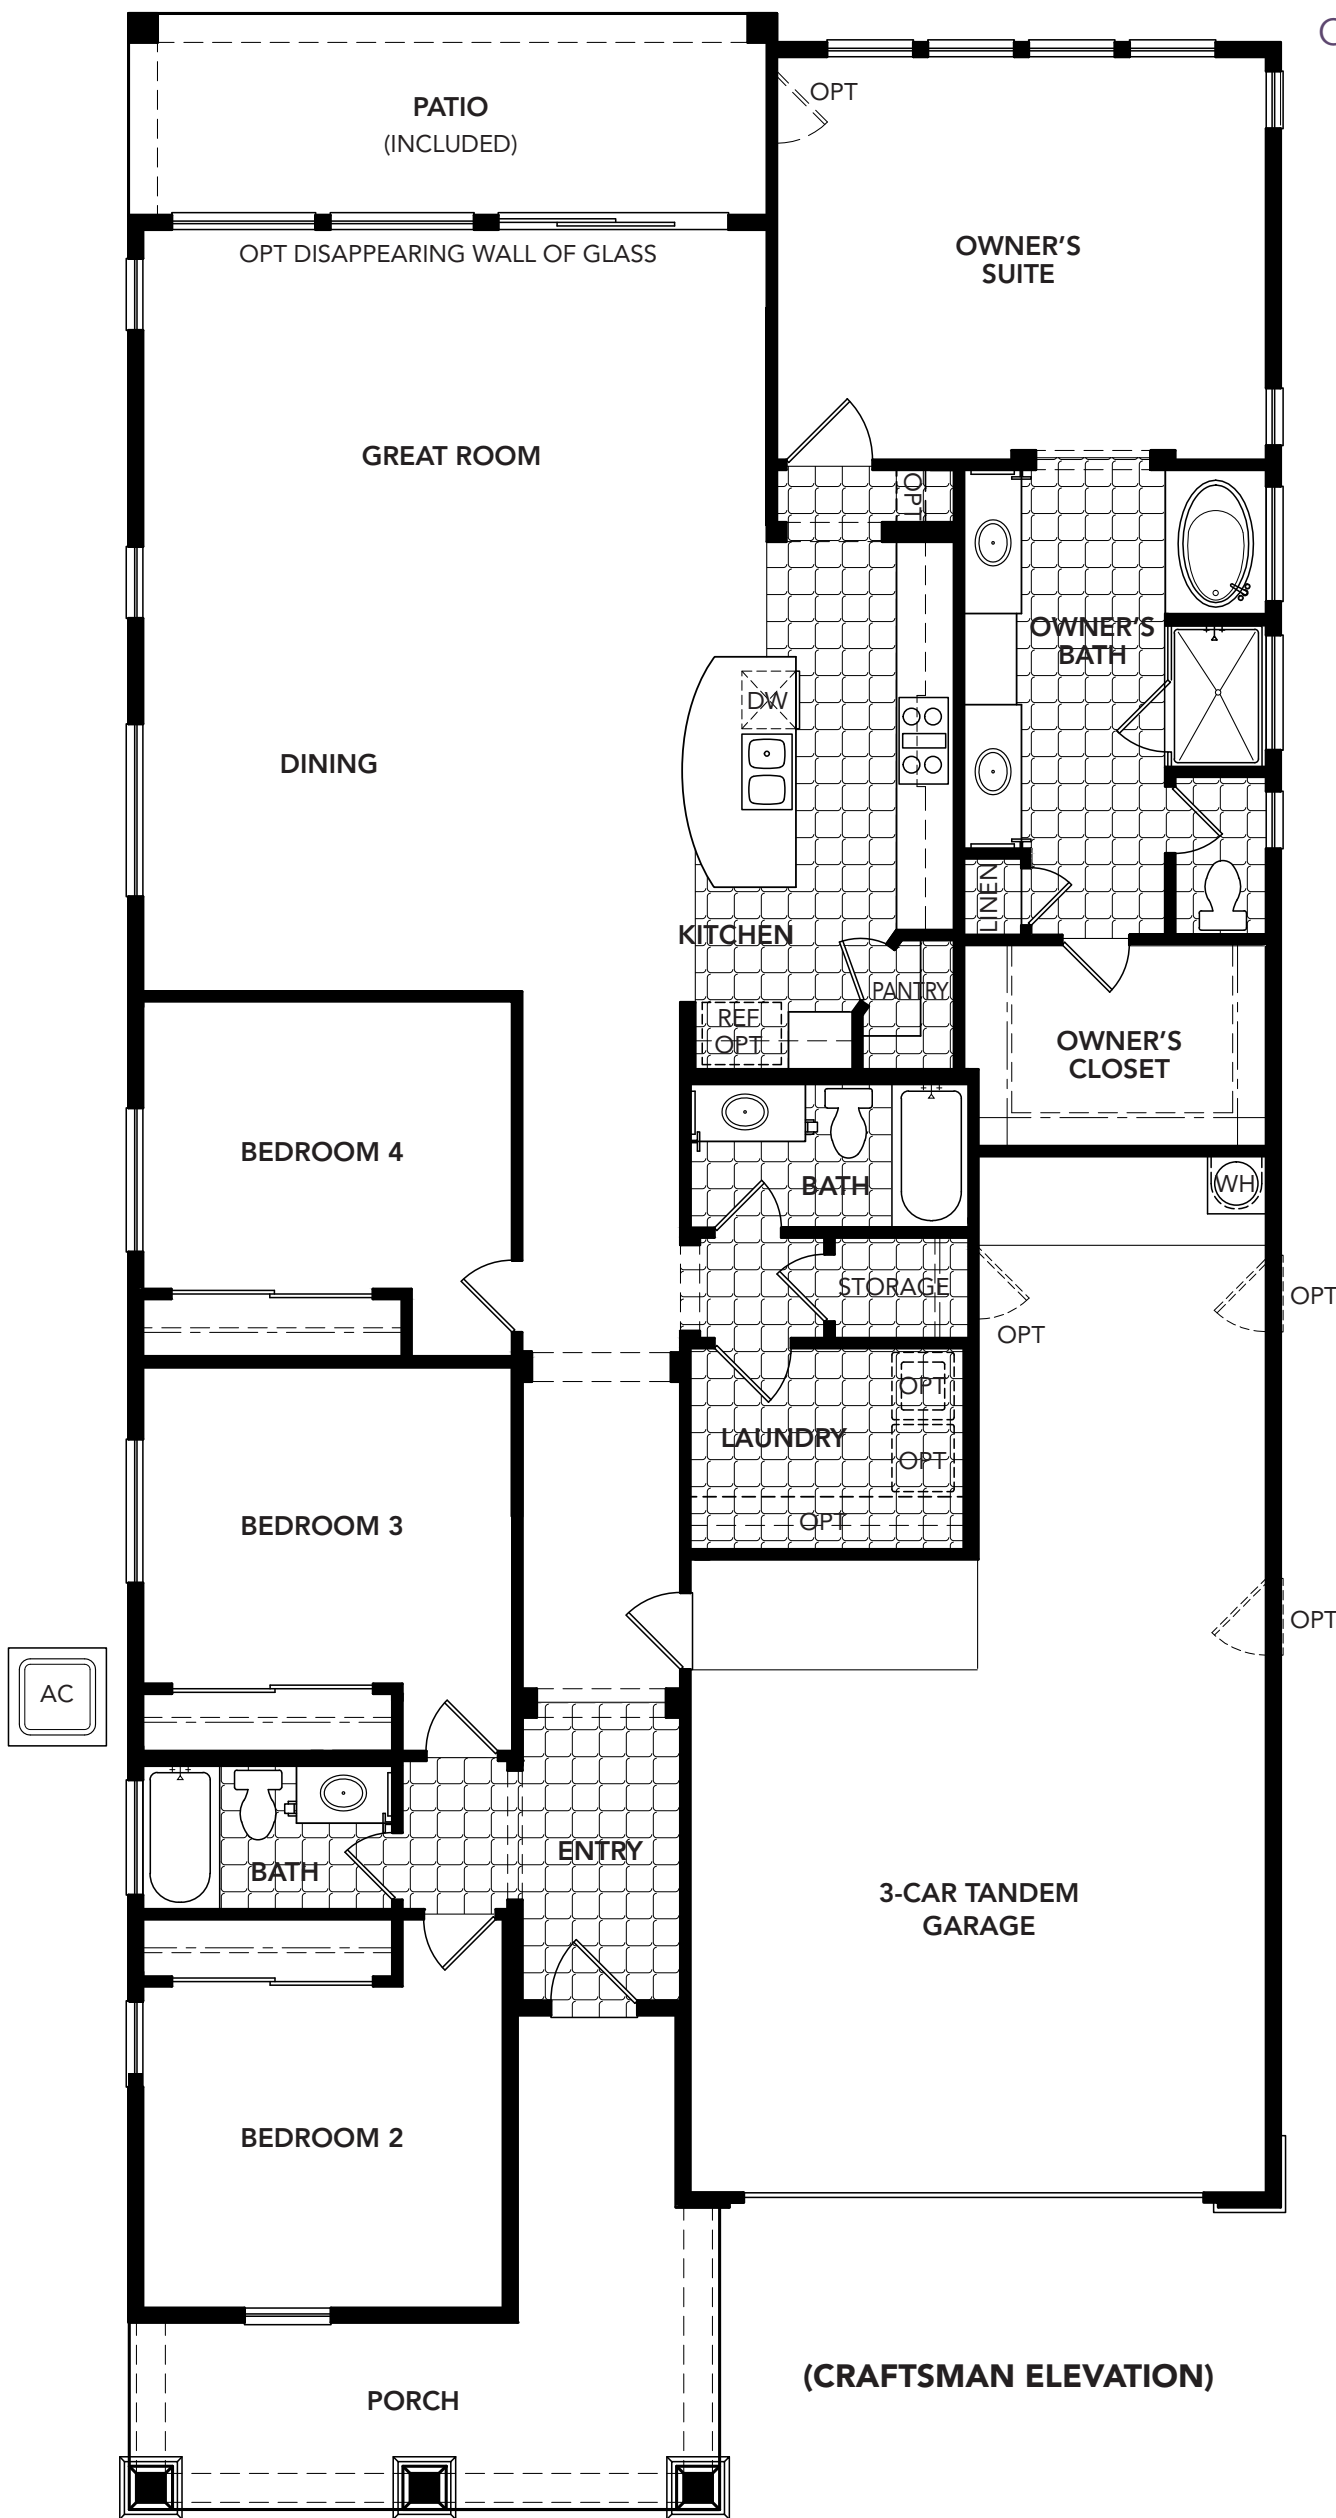

CENTENNIAL COLLECTION
RESIDENCE TEN
2,279 Square Feet

**BLANDFORD
HOMES**

MulberryNeighborhood.com

PRELIMINARY 2/14/15
Minor modifications will
be forthcoming