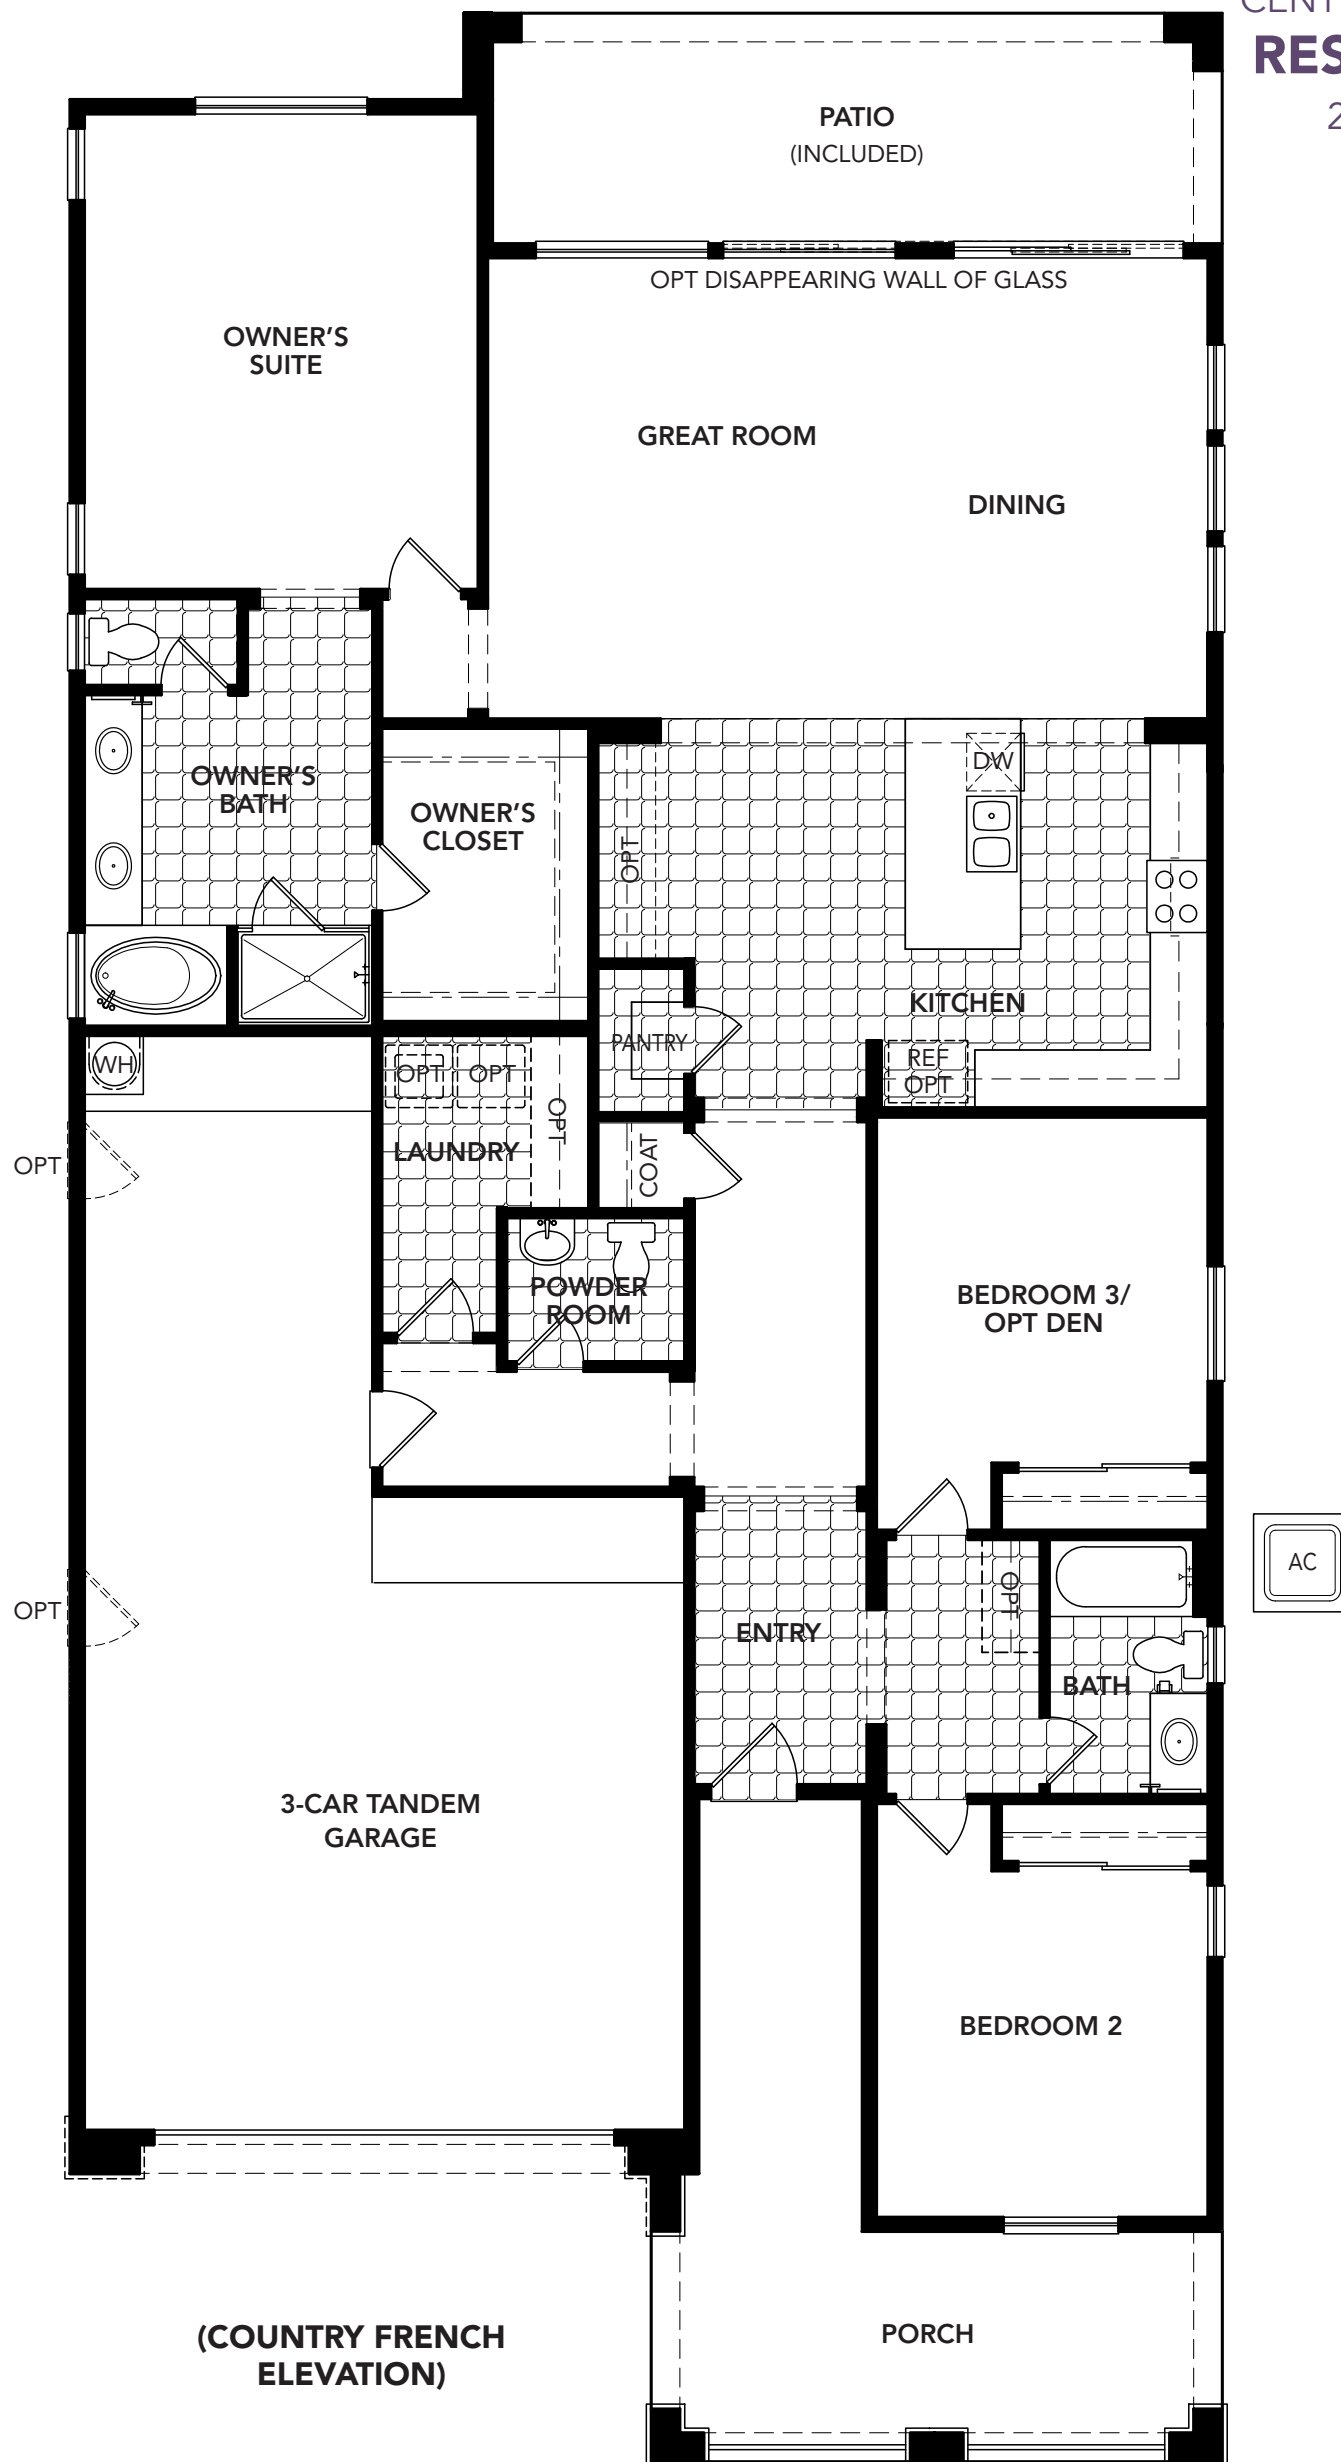

CENTENNIAL COLLECTION
RESIDENCE NINE

2,029 Square Feet

(COUNTRY FRENCH ELEVATION)

BLANDFORD HOMES

MulberryNeighborhood.com

PRELIMINARY 2/14/15
Minor modifications will be forthcoming