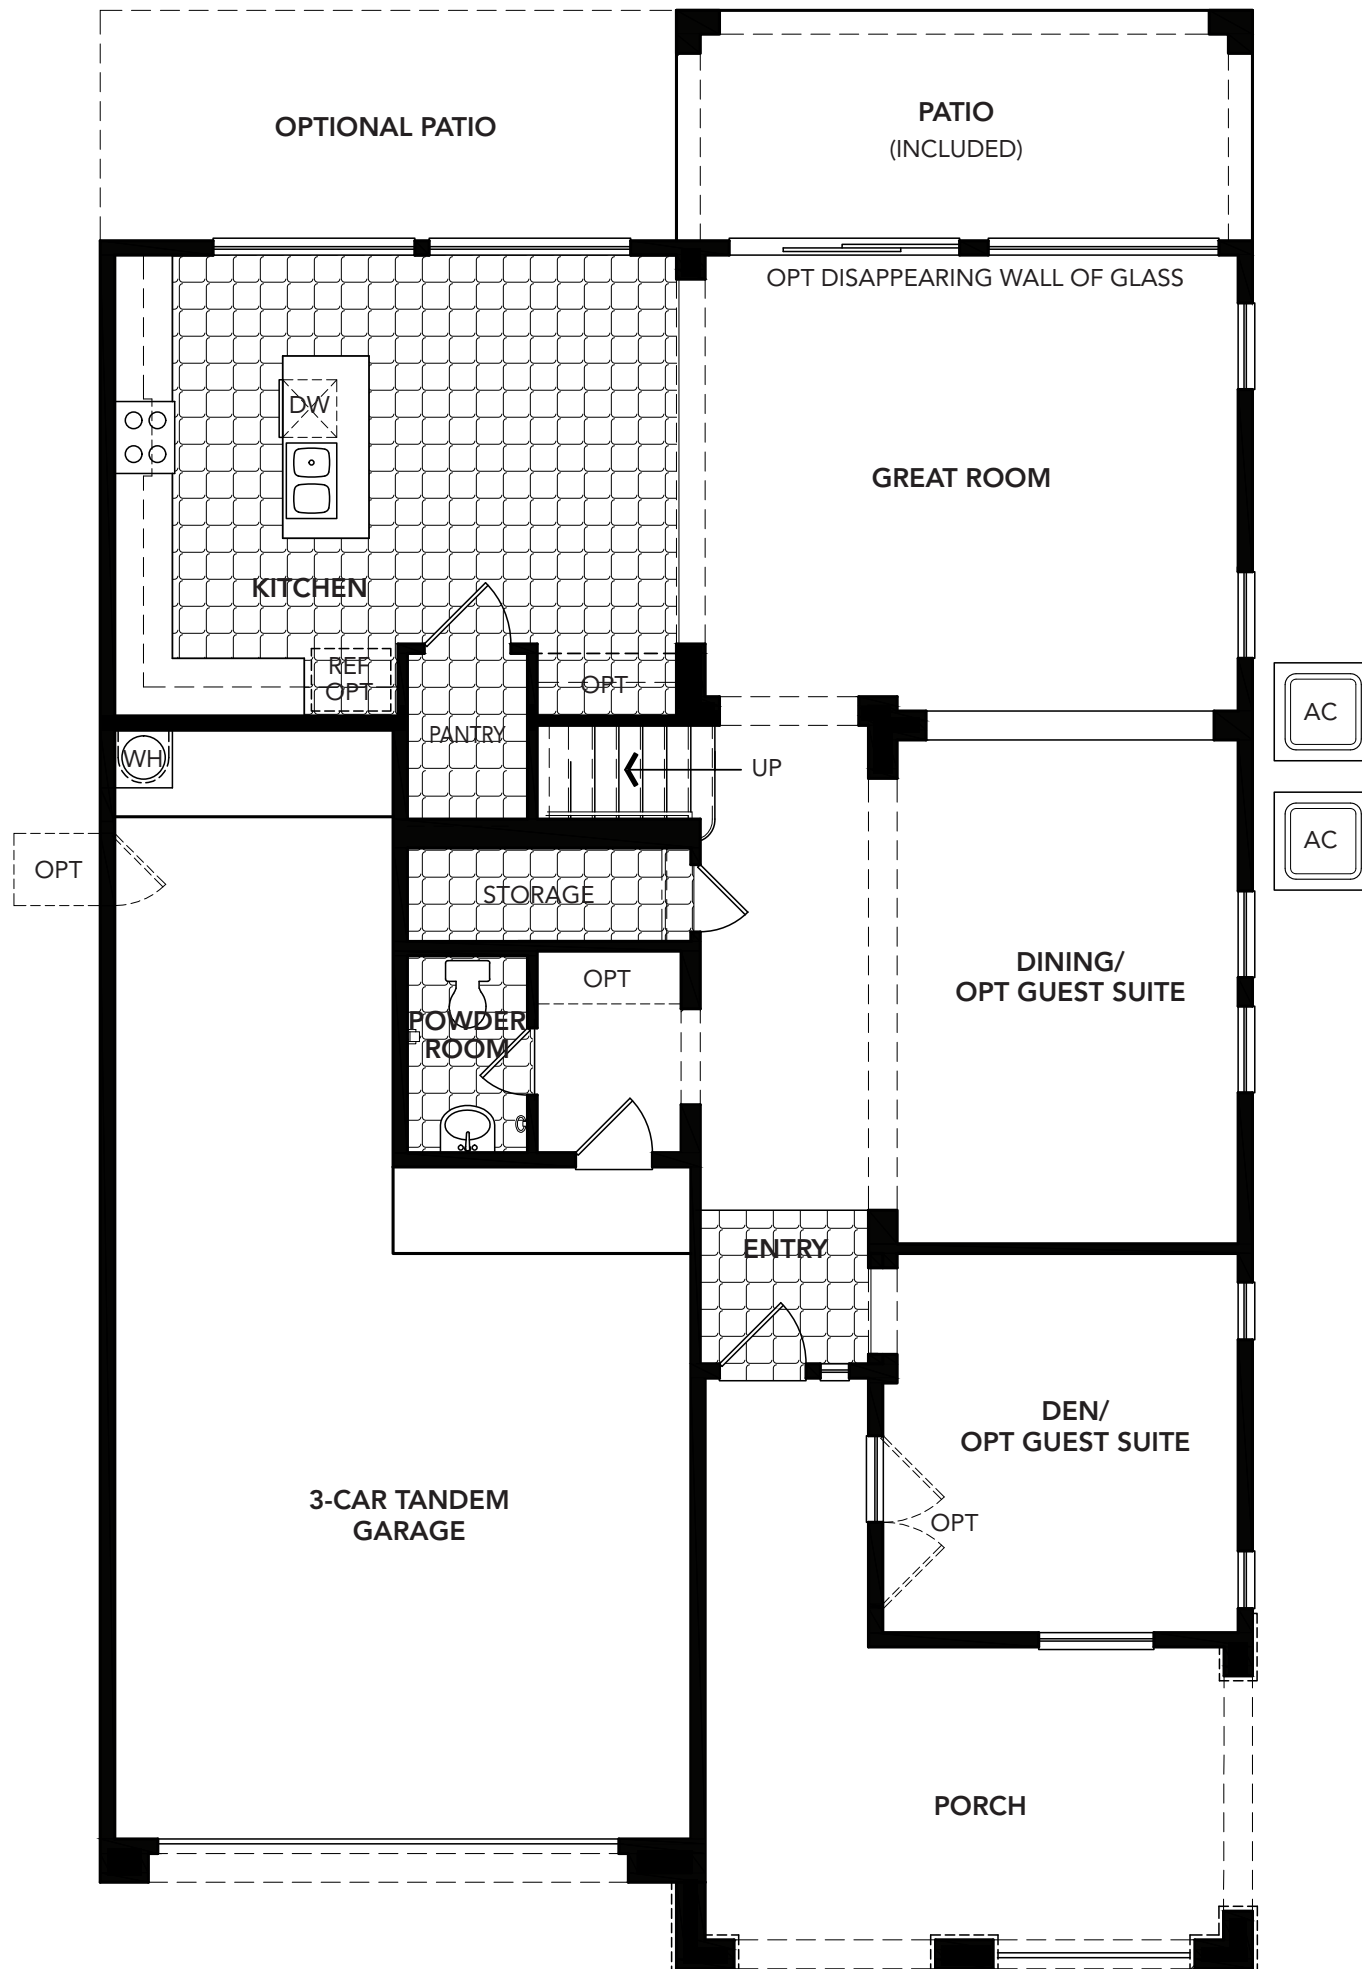

CENTENNIAL COLLECTION
RESIDENCE ELEVEN

3,026 Square Feet

FIRST FLOOR (COTTAGE ELEVATION)

**BLANDFORD
HOMES**

MulberryNeighborhood.com

PRELIMINARY 2/14/15
Minor modifications will
be forthcoming

CENTENNIAL COLLECTION
RESIDENCE ELEVEN

3,026 Square Feet

SECOND FLOOR (COTTAGE ELEVATION)

**BLANDFORD
HOMES**

MulberryNeighborhood.com

PRELIMINARY 2/14/15
Minor modifications will
be forthcoming