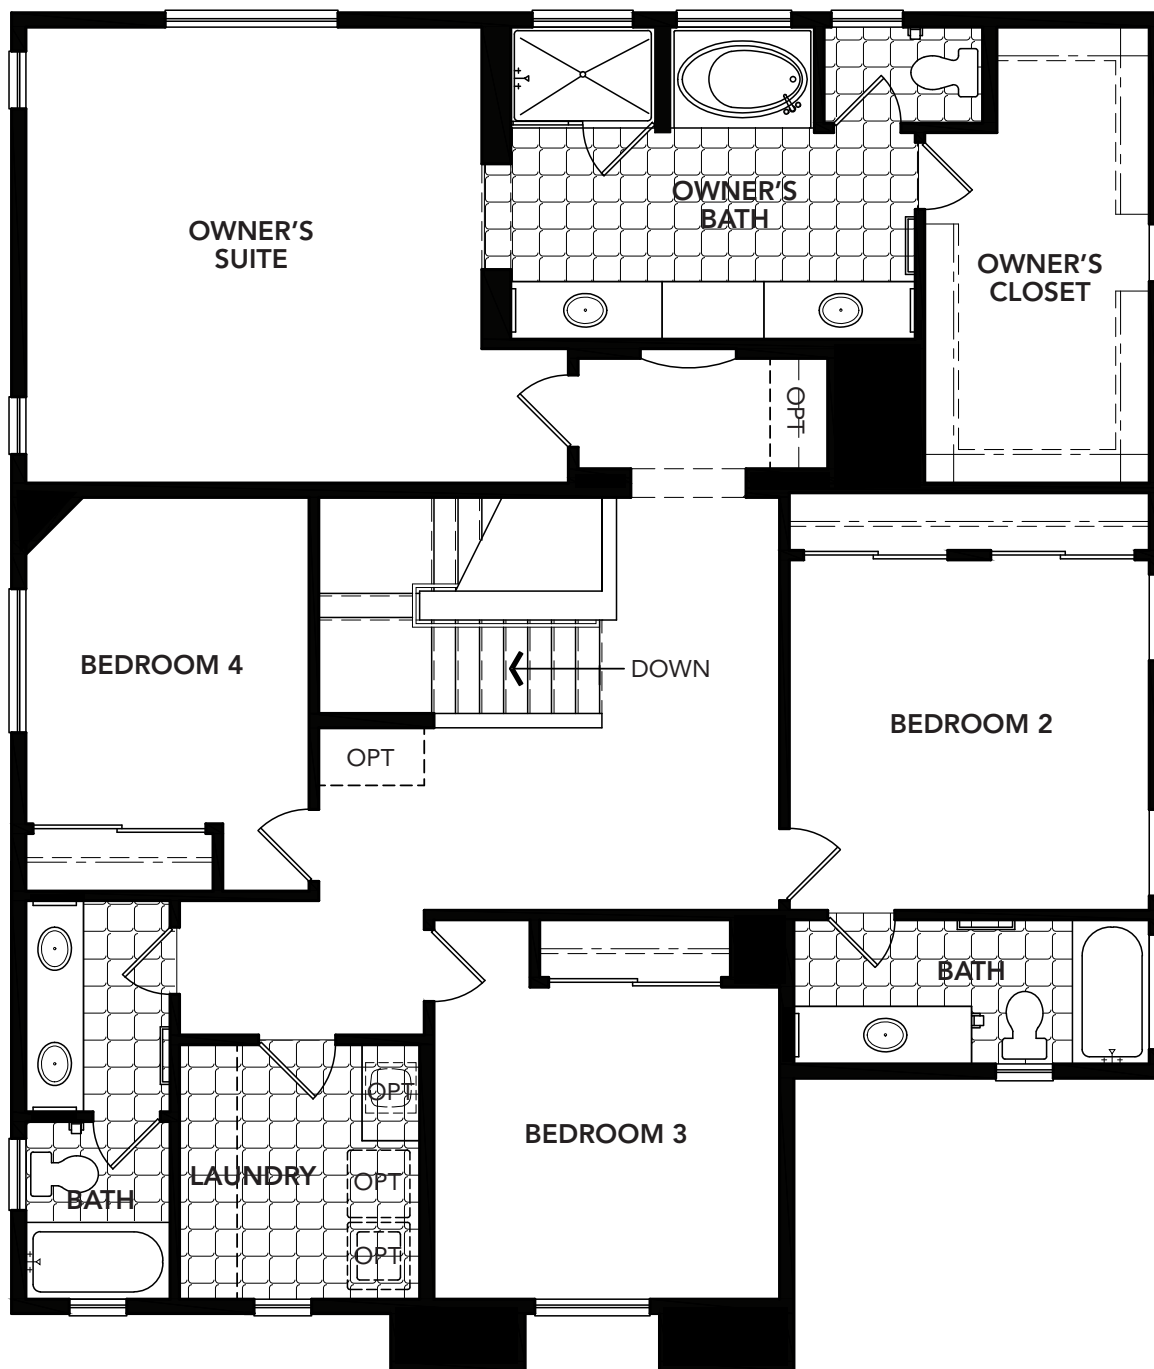

CENTENNIAL COLLECTION
RESIDENCE ELEVEN

3,026 Square Feet

FIRST FLOOR (COTTAGE ELEVATION)

**BLANDFORD
HOMES**

MulberryNeighborhood.com

PRELIMINARY 2/14/15
Minor modifications will
be forthcoming

CENTENNIAL COLLECTION
RESIDENCE ELEVEN

3,026 Square Feet

SECOND FLOOR (COTTAGE ELEVATION)

**BLANDFORD
HOMES**

MulberryNeighborhood.com

PRELIMINARY 2/14/15
Minor modifications will
be forthcoming