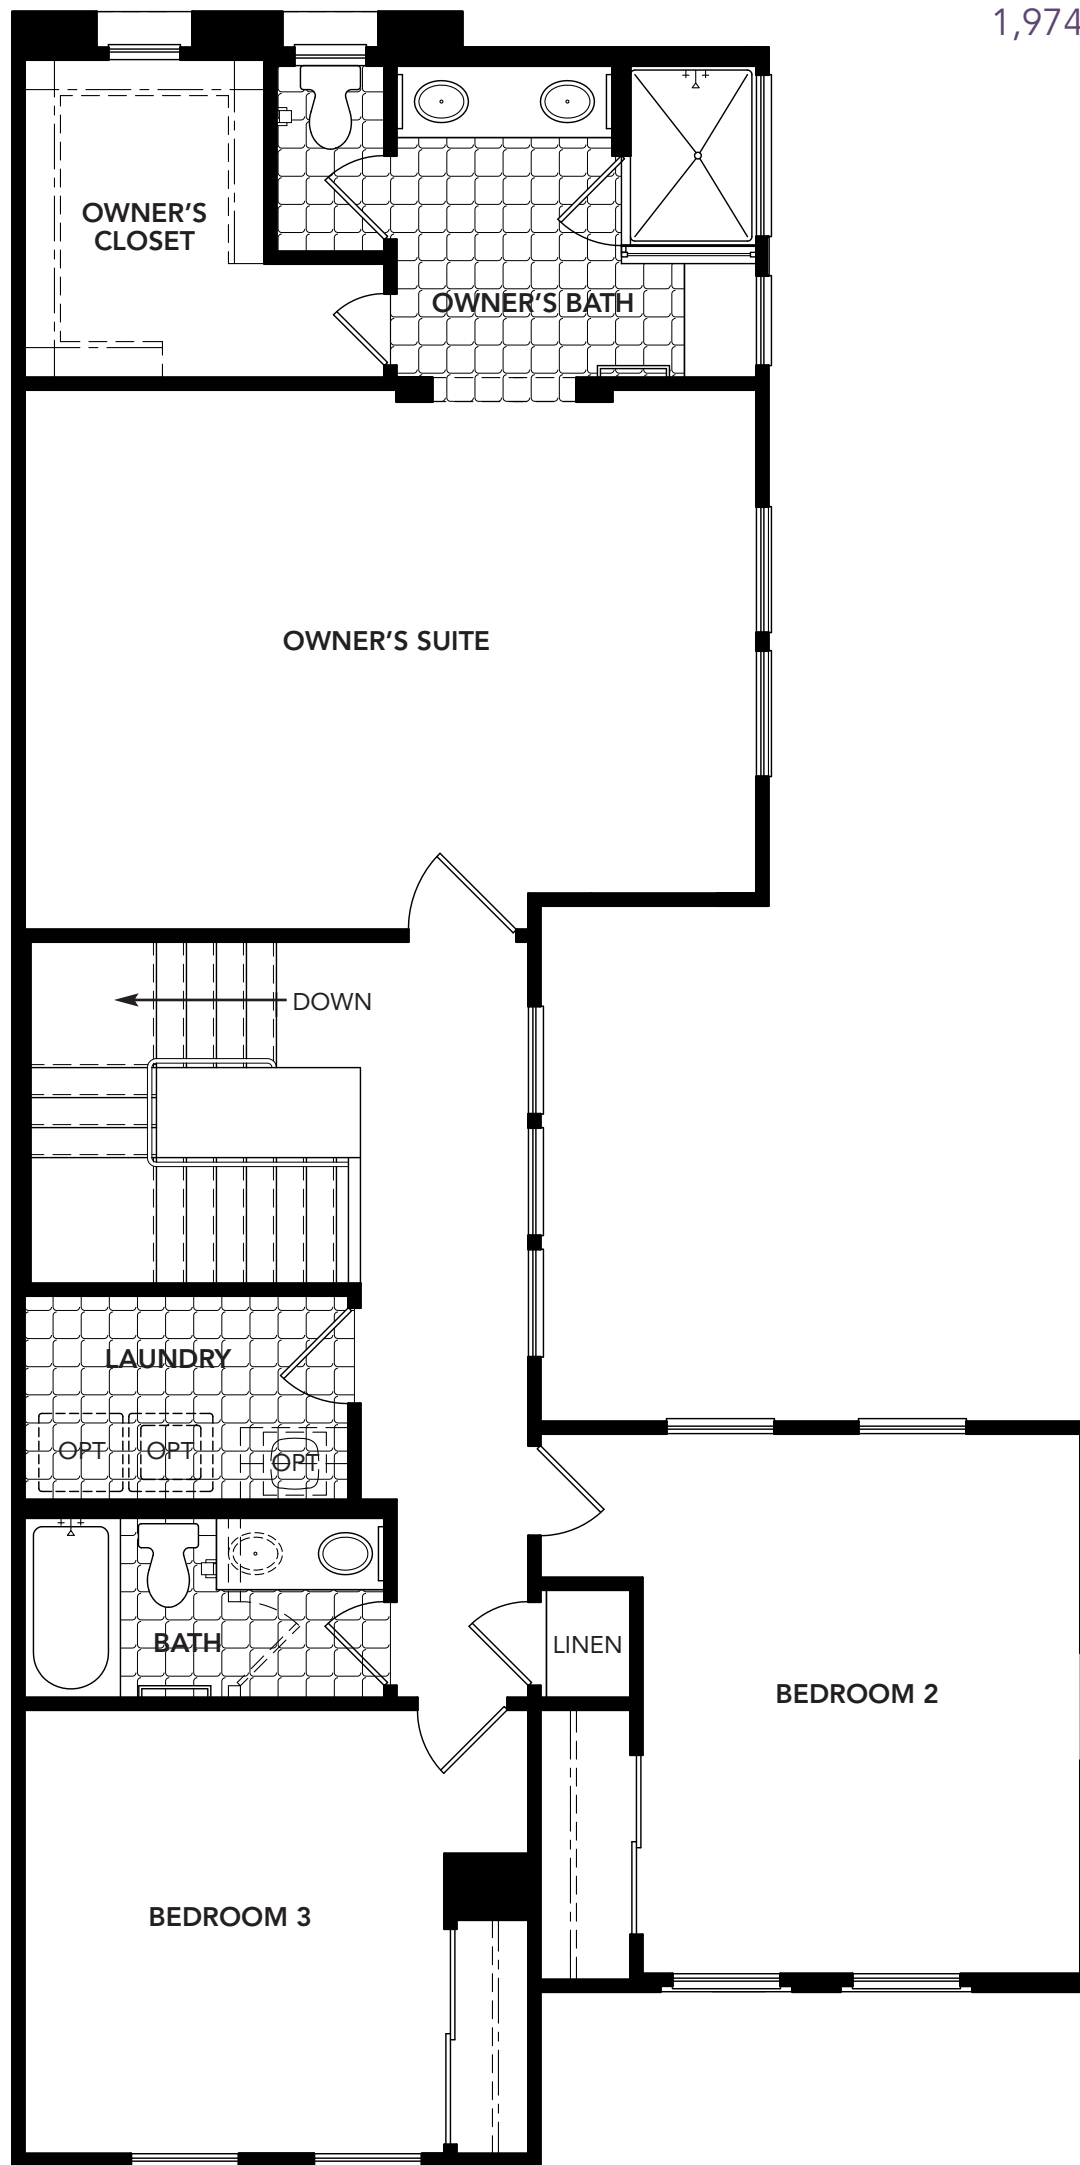

ARBOR COLLECTION  
**RESIDENCE TWO**

1,974 Square Feet

**BLANDFORD  
HOMES**

MulberryNeighborhood.com

**PRELIMINARY 2/14/15**  
Minor modifications will  
be forthcoming

ARBOR COLLECTION  
**RESIDENCE TWO**

1,974 Square Feet

SECOND FLOOR (SPANISH ELEVATION)

**BLANDFORD  
HOMES**

MulberryNeighborhood.com

**PRELIMINARY 2/14/15**  
Minor modifications will  
be forthcoming