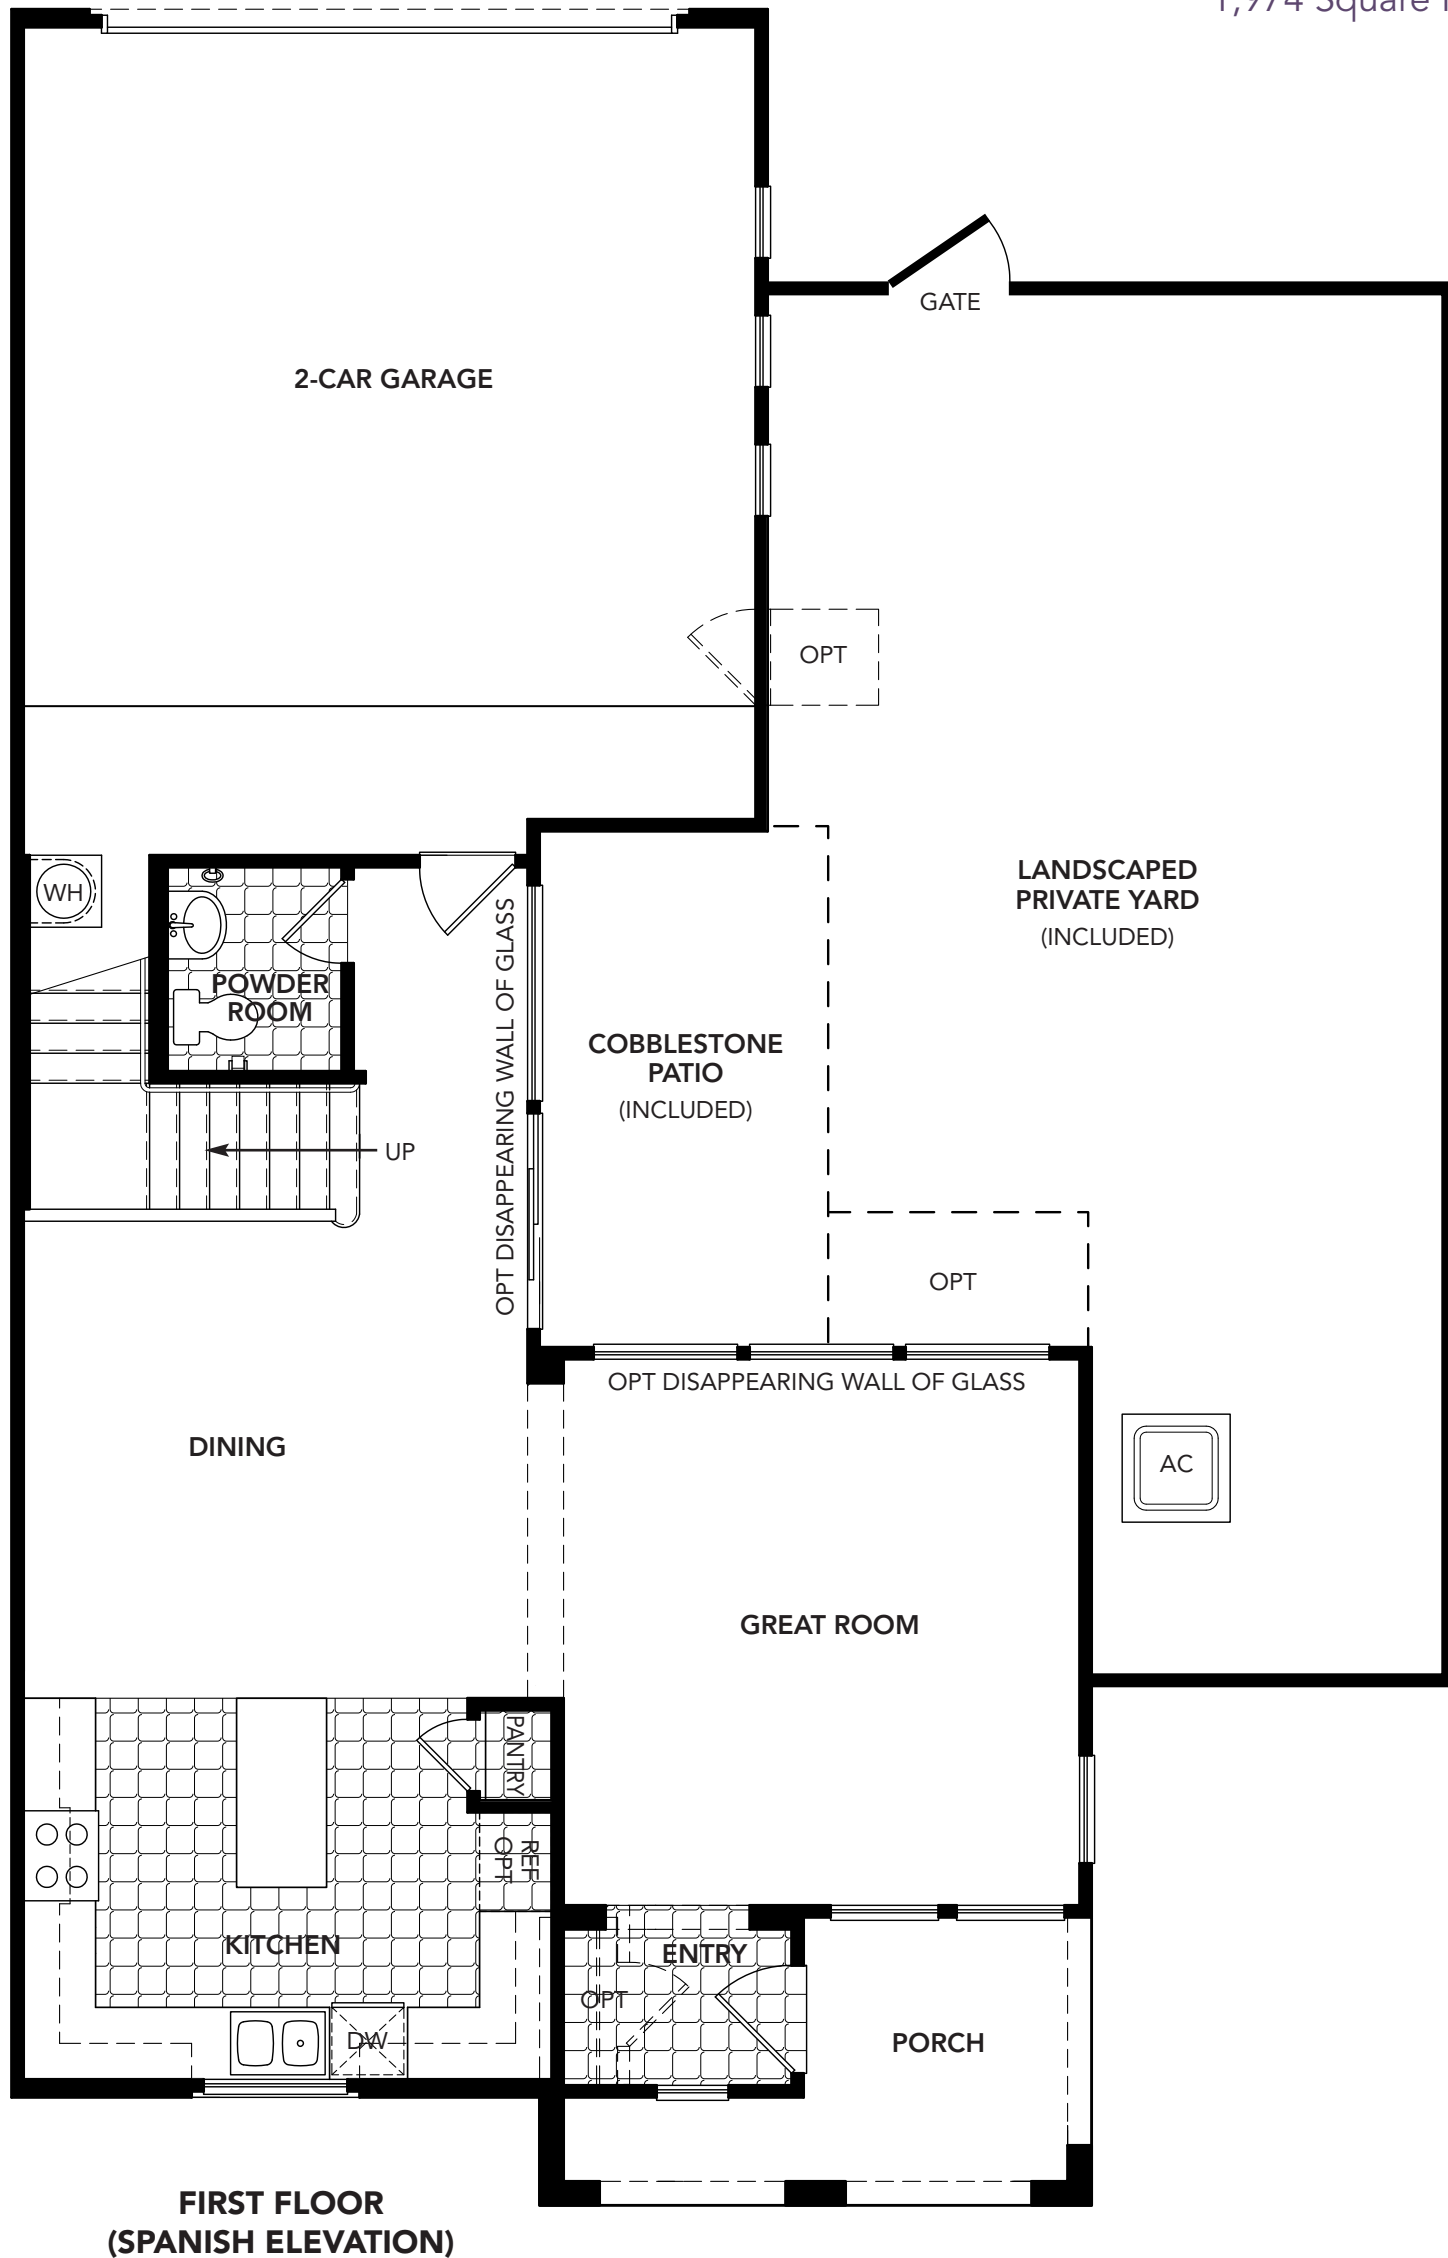

ARBOR COLLECTION  
**RESIDENCE TWO**

1,974 Square Feet

**BLANDFORD  
HOMES**

MulberryNeighborhood.com

**PRELIMINARY 2/14/15**  
Minor modifications will  
be forthcoming

ARBOR COLLECTION  
**RESIDENCE TWO**

1,974 Square Feet

SECOND FLOOR (SPANISH ELEVATION)

**BLANDFORD  
HOMES**

MulberryNeighborhood.com

**PRELIMINARY 2/14/15**  
Minor modifications will  
be forthcoming