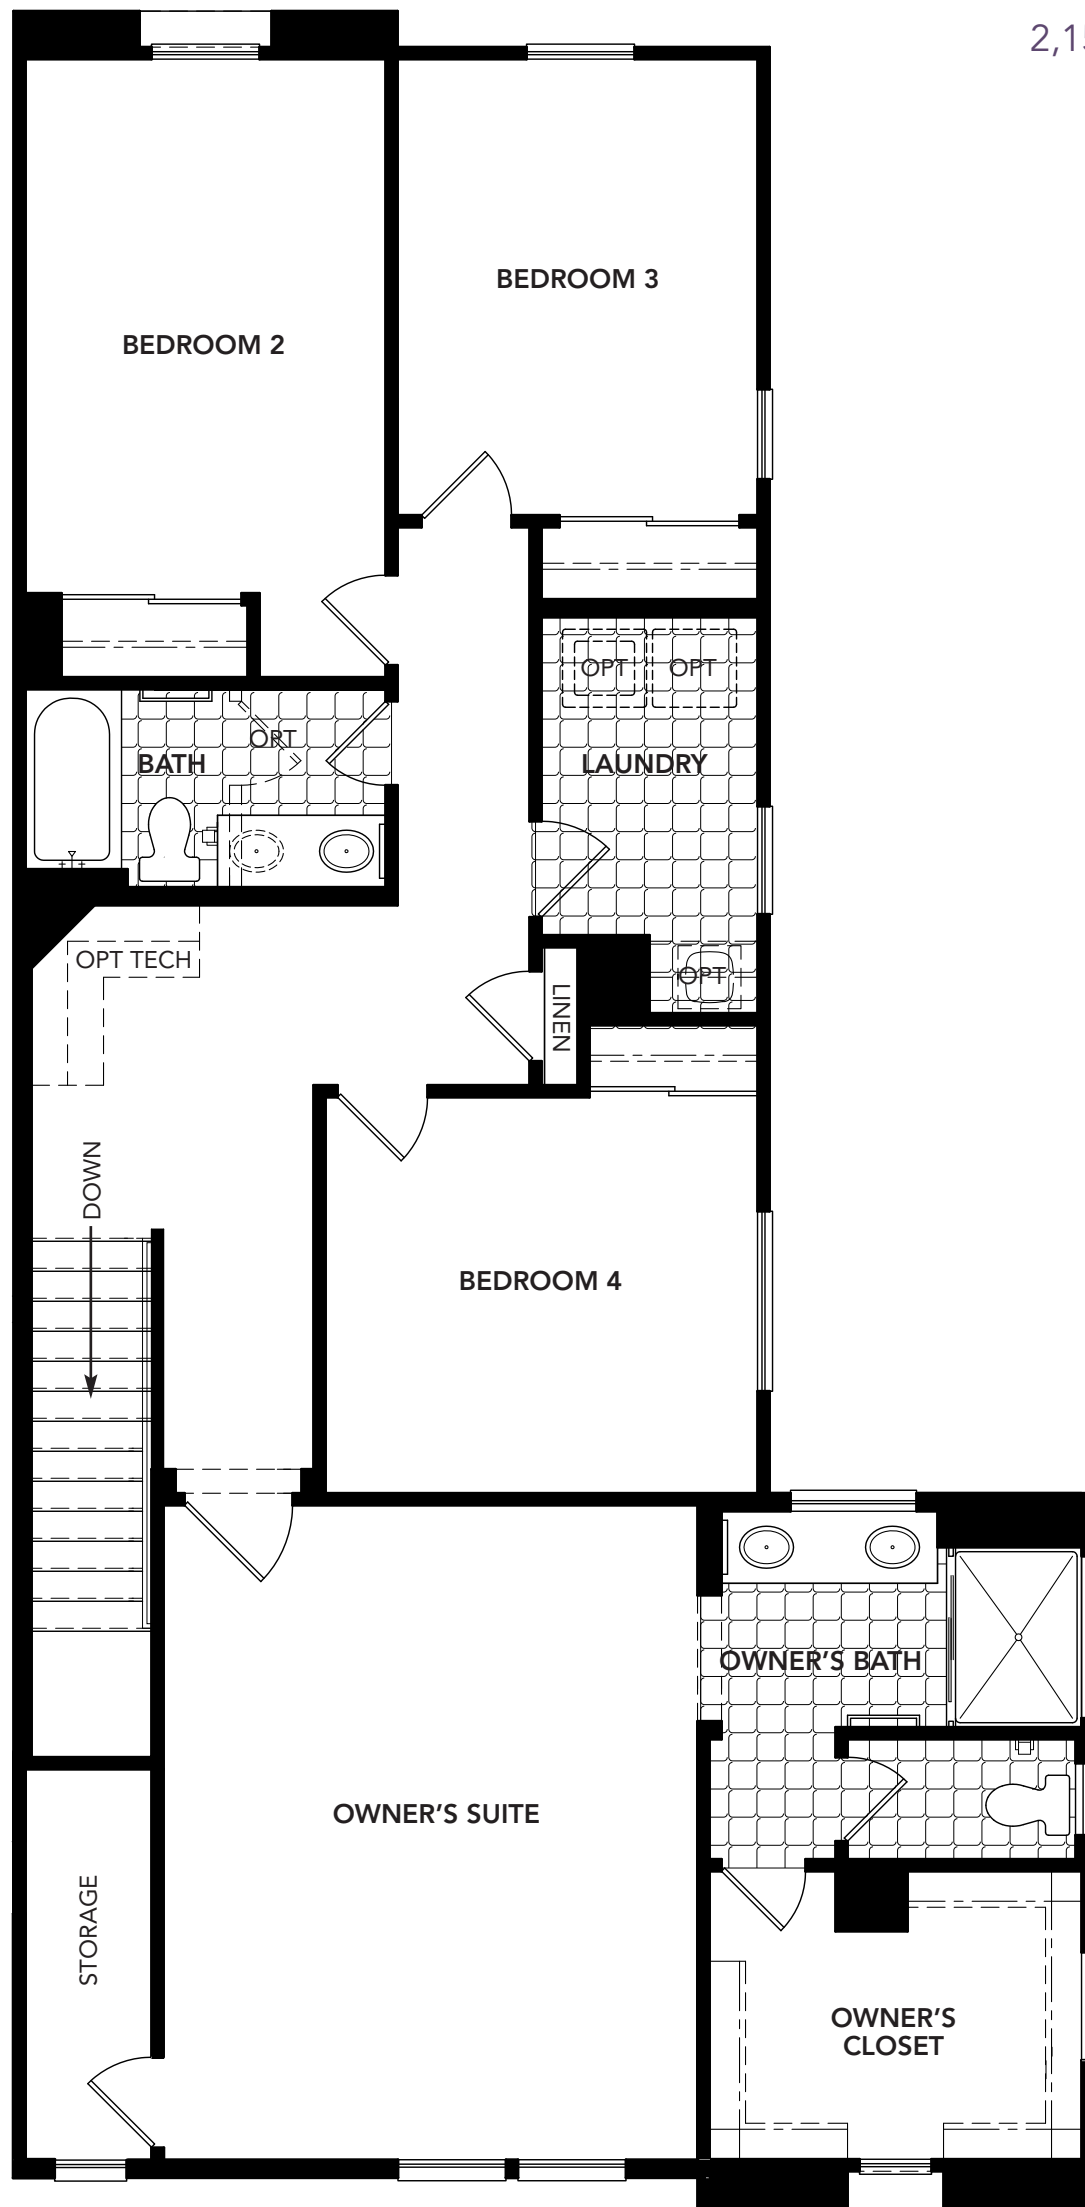

ARBOR COLLECTION
RESIDENCE THREE

2,152 Square Feet

**FIRST FLOOR
(COTTAGE ELEVATION)**

**BLANDFORD
HOMES**

MulberryNeighborhood.com

PRELIMINARY 2/14/15
Minor modifications will
be forthcoming

ARBOR COLLECTION
RESIDENCE THREE

2,152 Square Feet

SECOND FLOOR (COTTAGE ELEVATION)

**BLANDFORD
HOMES**

MulberryNeighborhood.com

PRELIMINARY 2/14/15
Minor modifications will
be forthcoming