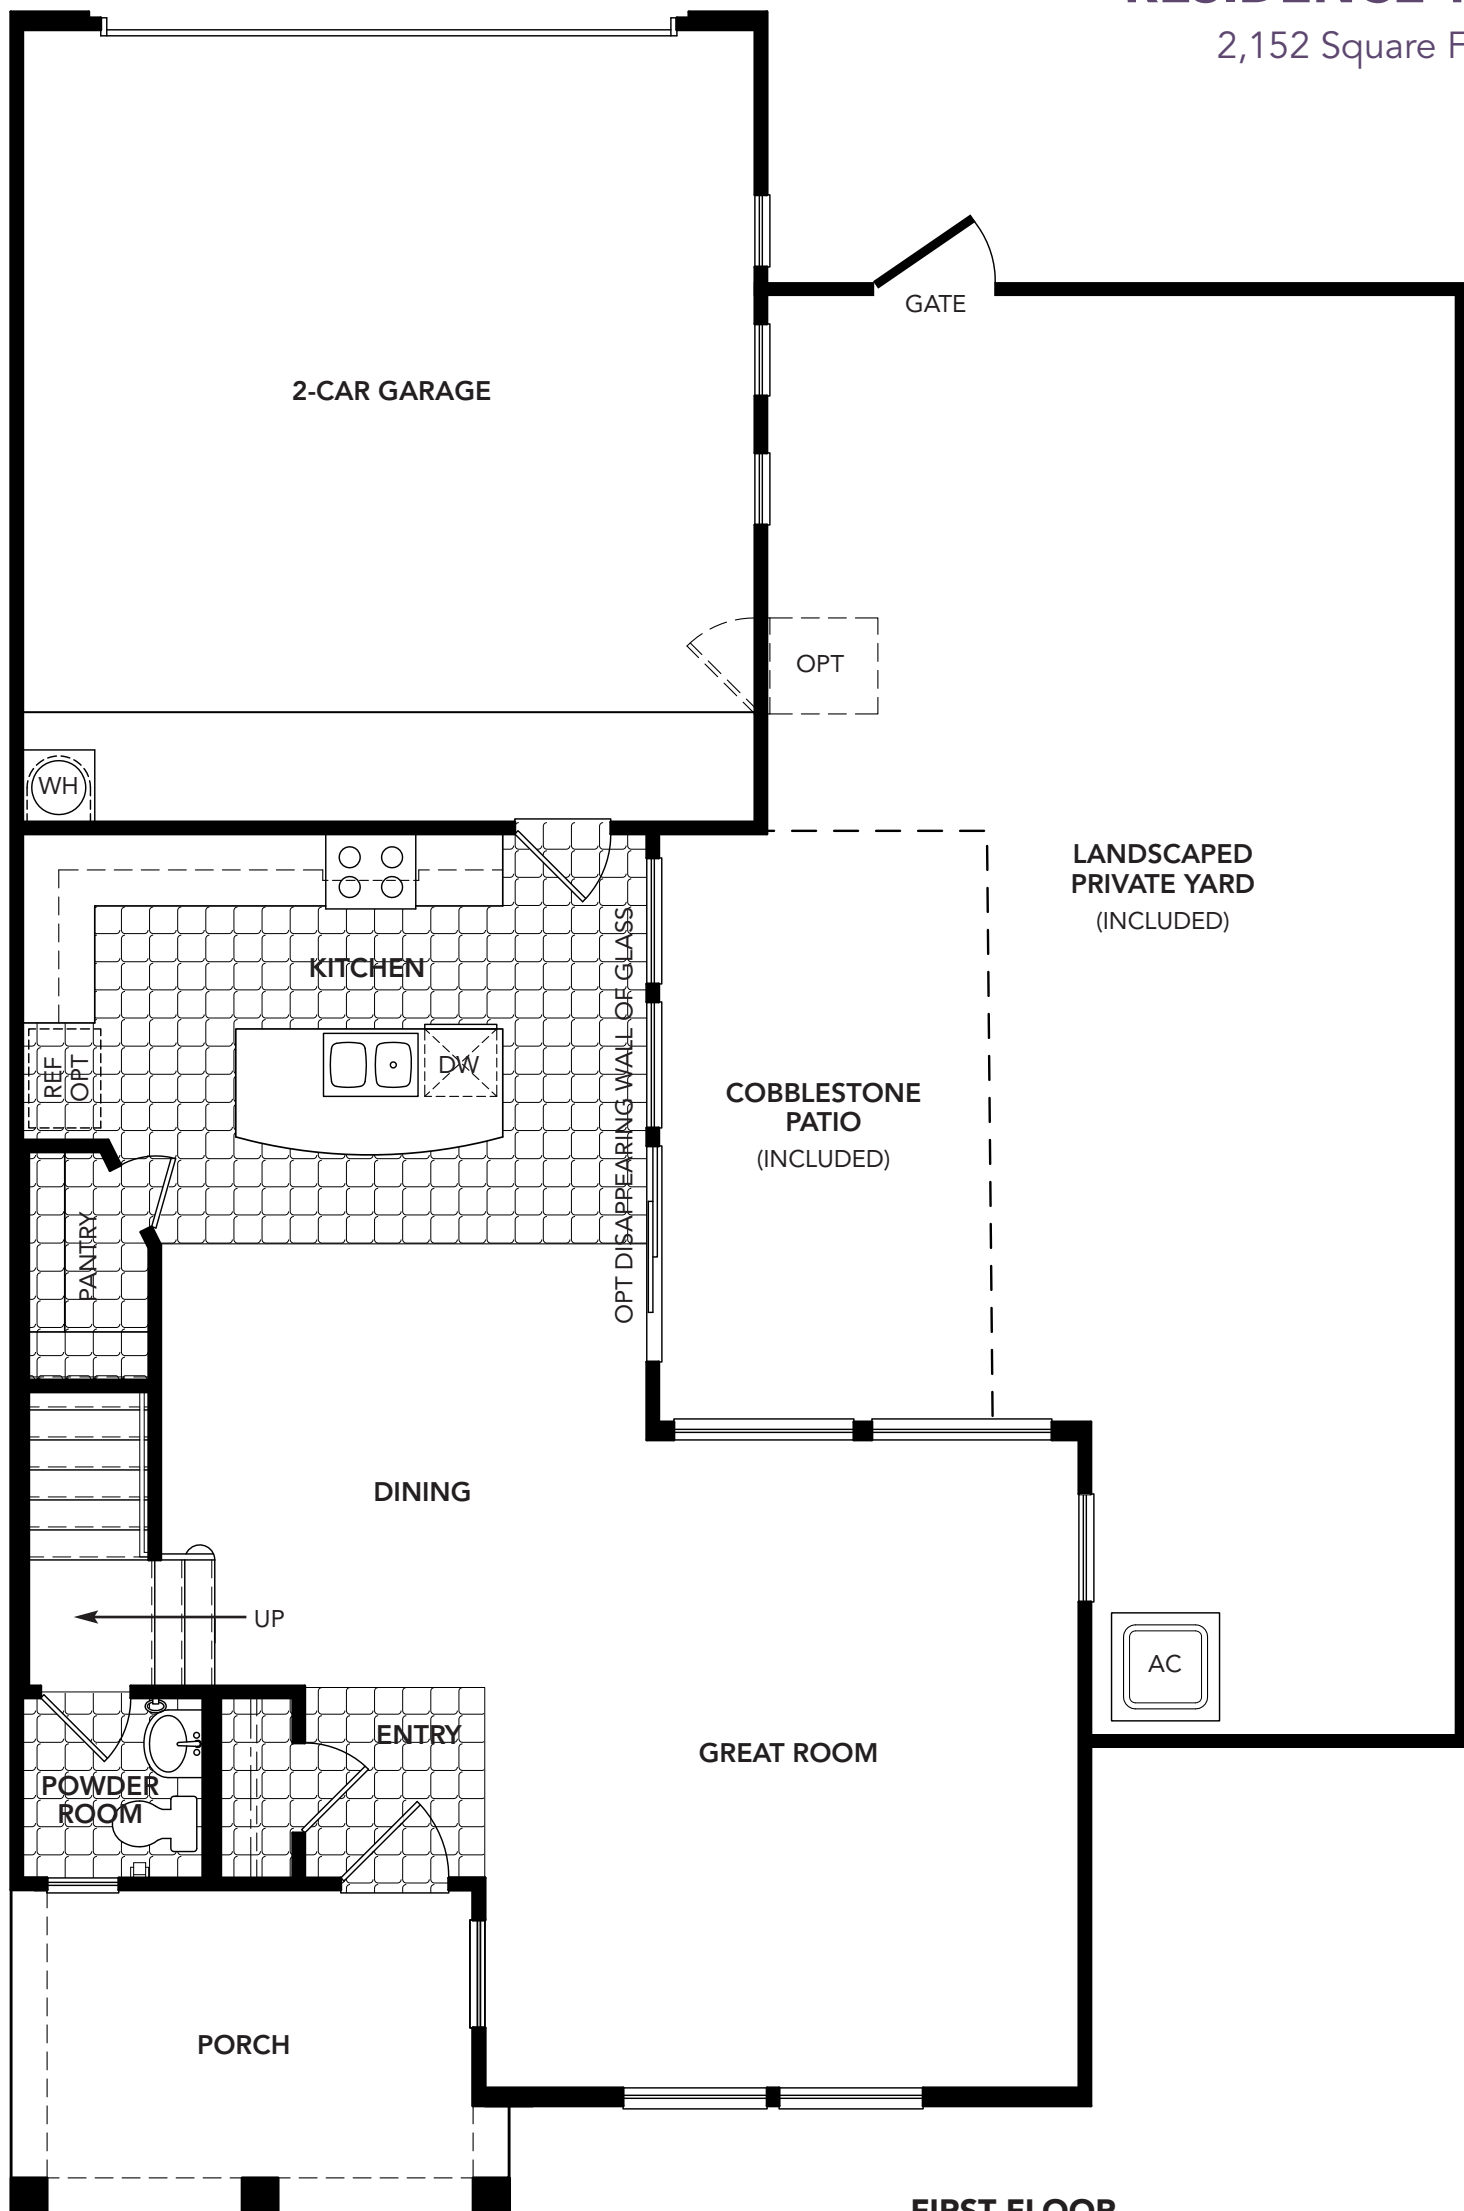

ARBOR COLLECTION
RESIDENCE THREE

2,152 Square Feet

**FIRST FLOOR
(COTTAGE ELEVATION)**

**BLANDFORD
HOMES**

MulberryNeighborhood.com

PRELIMINARY 2/14/15
Minor modifications will
be forthcoming

ARBOR COLLECTION
RESIDENCE THREE

2,152 Square Feet

SECOND FLOOR (COTTAGE ELEVATION)

**BLANDFORD
HOMES**

MulberryNeighborhood.com

PRELIMINARY 2/14/15
Minor modifications will
be forthcoming