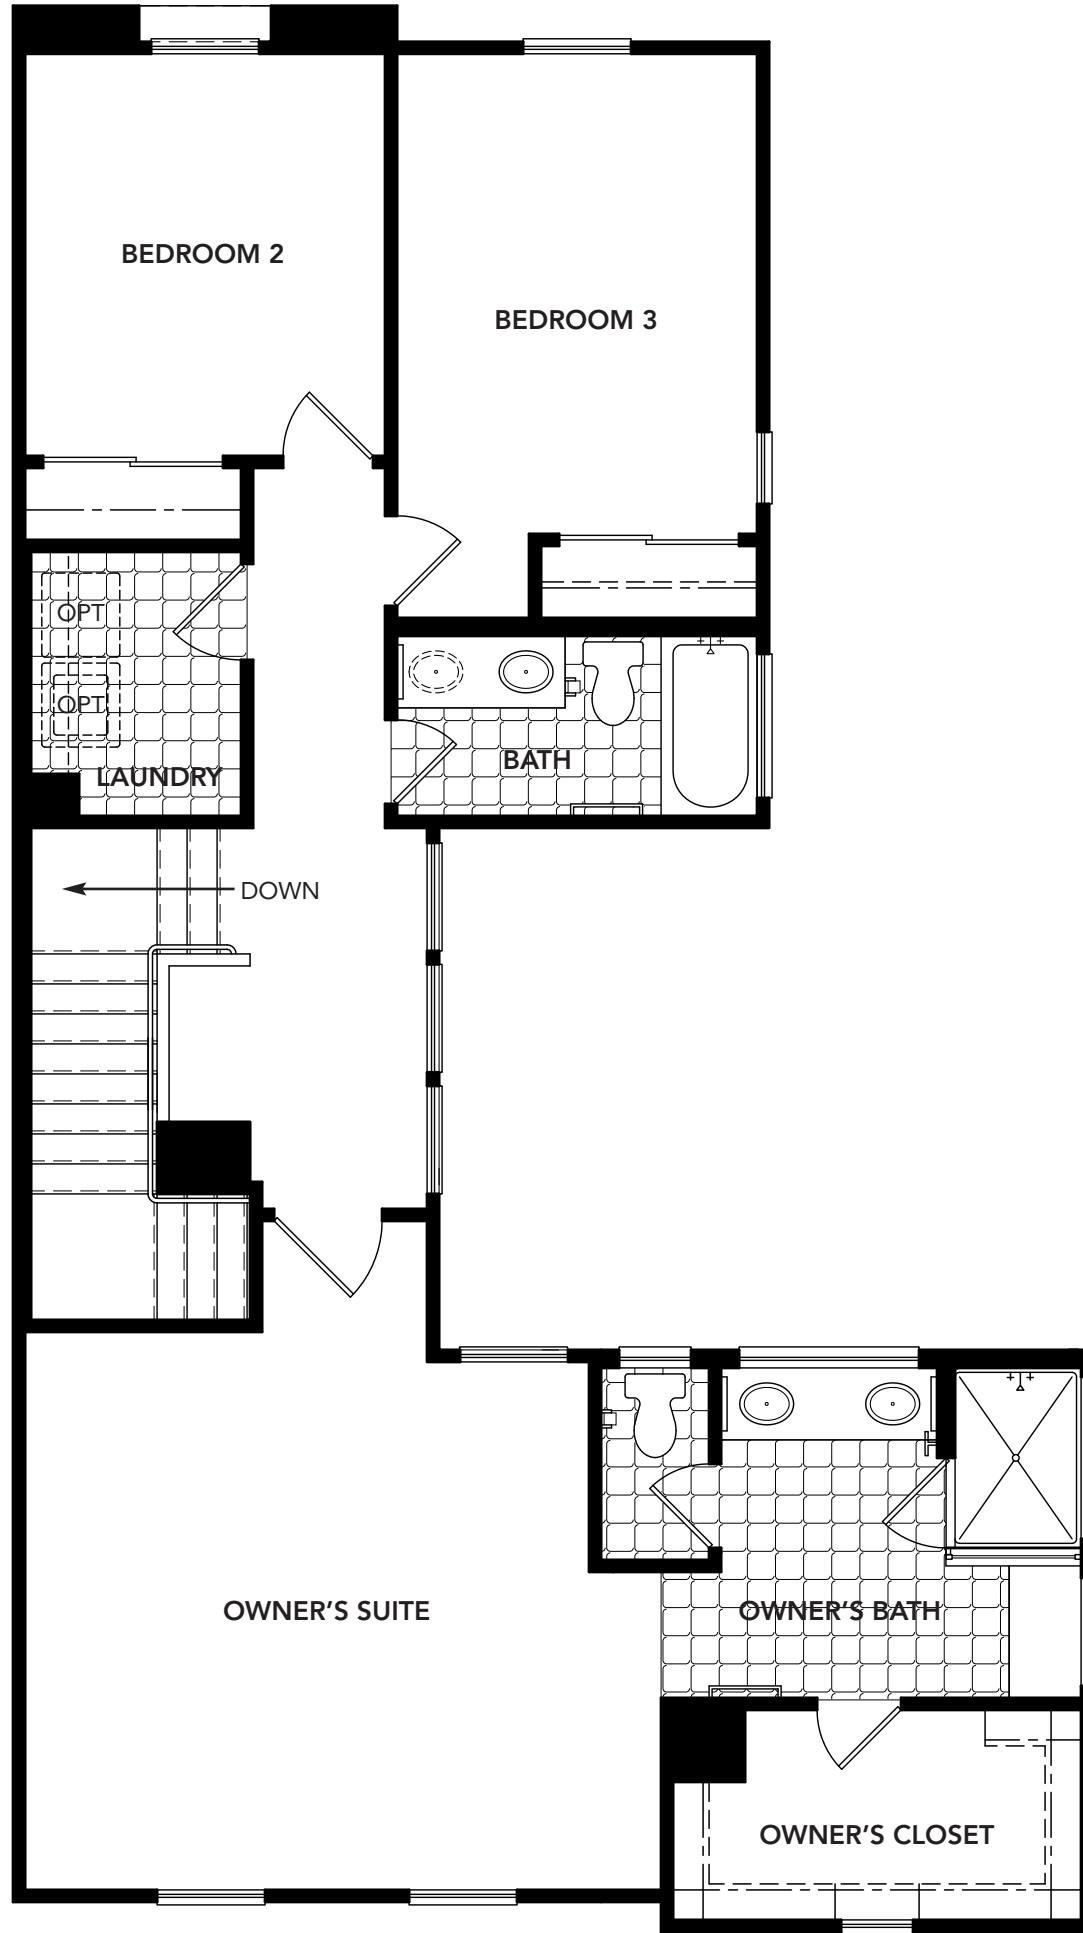

ARBOR COLLECTION  
**RESIDENCE ONE**

1,732 Square Feet

**FIRST FLOOR (SPANISH ELEVATION)**

**BLANDFORD  
HOMES**

MulberryNeighborhood.com

**PRELIMINARY 2/14/15**  
Minor modifications will  
be forthcoming

ARBOR COLLECTION  
**RESIDENCE ONE**

1,732 Square Feet

**SECOND FLOOR (SPANISH ELEVATION)**

**BLANDFORD  
HOMES**

MulberryNeighborhood.com

**PRELIMINARY 2/14/15**  
Minor modifications will  
be forthcoming