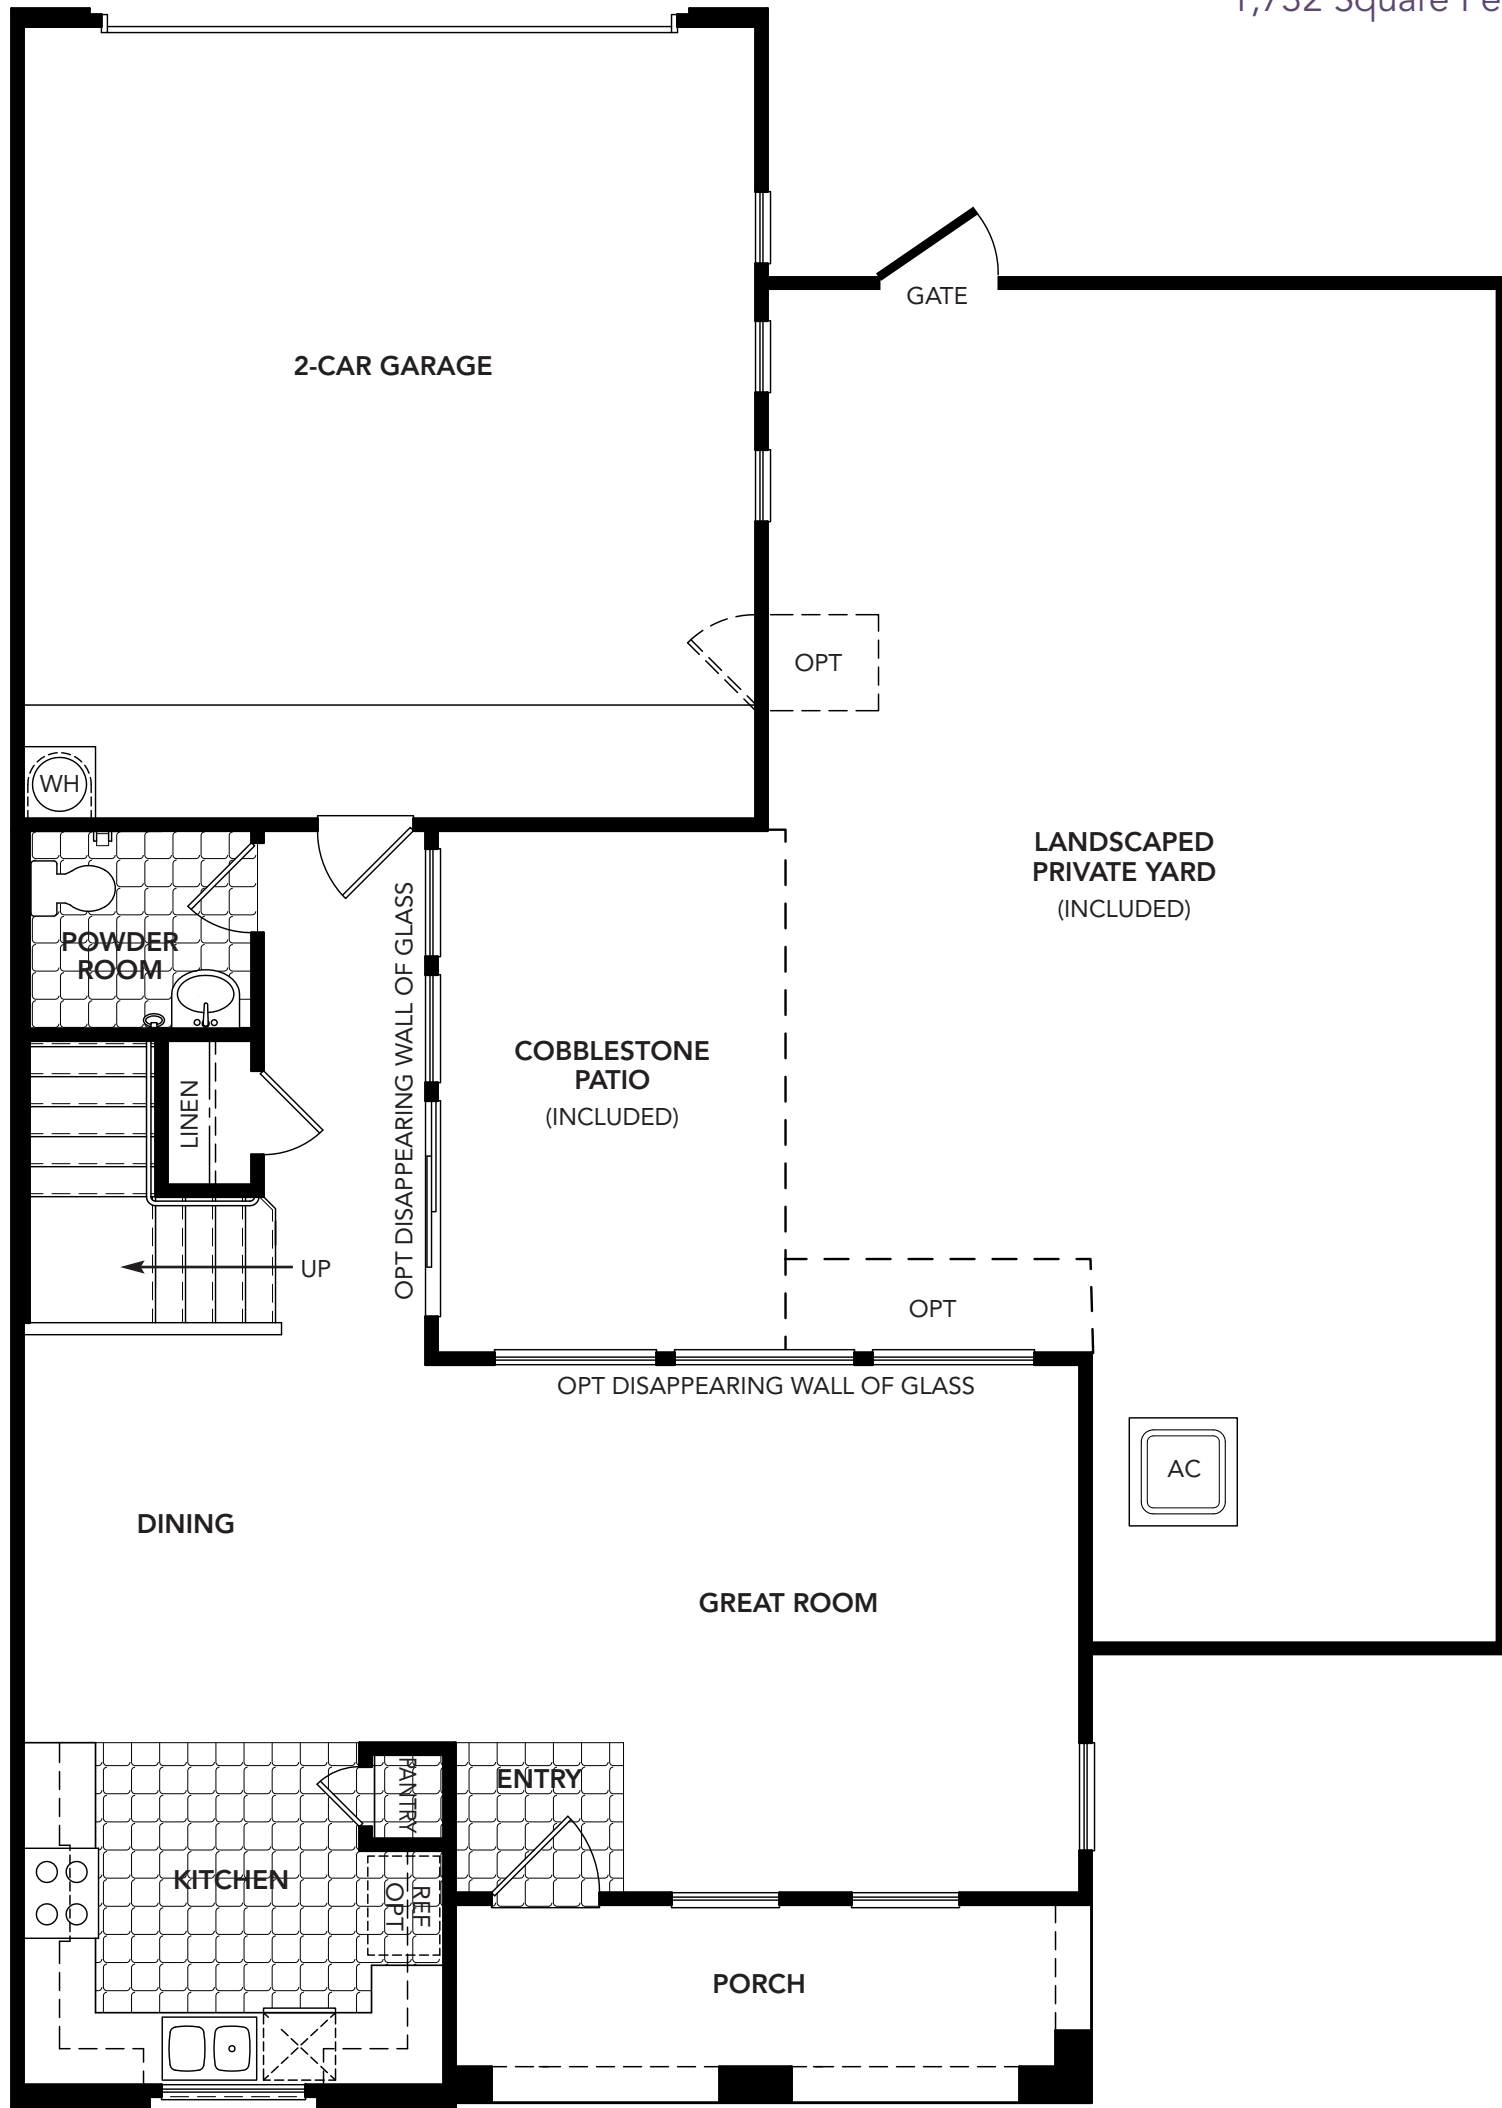

ARBOR COLLECTION  
**RESIDENCE ONE**

1,732 Square Feet

**FIRST FLOOR (SPANISH ELEVATION)**

**BLANDFORD  
HOMES**

MulberryNeighborhood.com

**PRELIMINARY 2/14/15**  
Minor modifications will  
be forthcoming

ARBOR COLLECTION  
**RESIDENCE ONE**

1,732 Square Feet

**SECOND FLOOR (SPANISH ELEVATION)**

**BLANDFORD  
HOMES**

MulberryNeighborhood.com

**PRELIMINARY 2/14/15**  
Minor modifications will  
be forthcoming