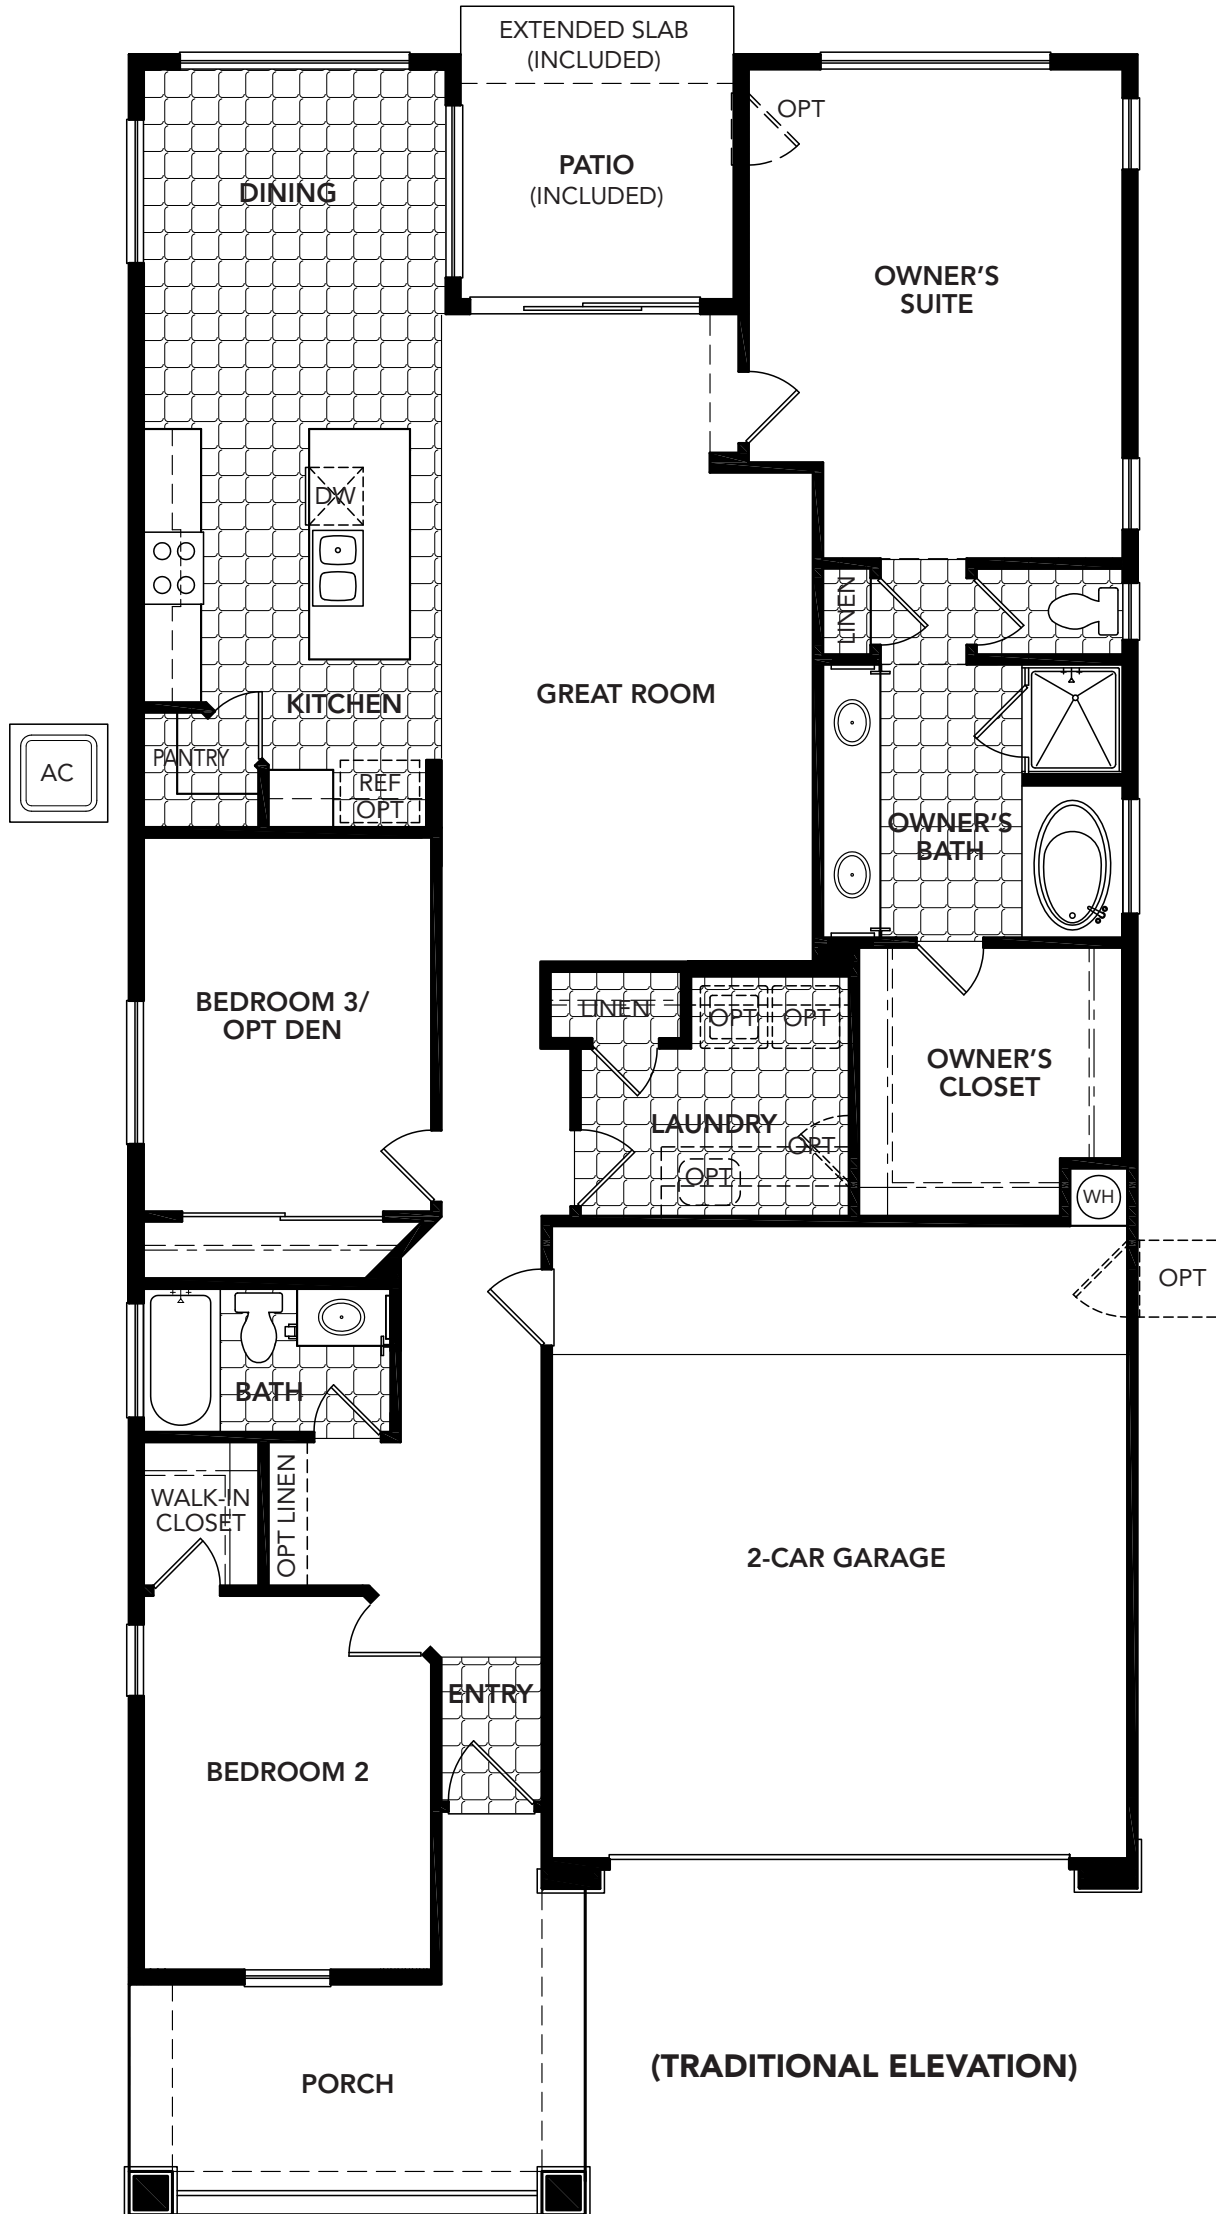

AMERICANA COLLECTION  
**RESIDENCE FIVE**

1,701 Square Feet

**BLANDFORD  
HOMES**

MulberryNeighborhood.com

**PRELIMINARY 2/14/15**  
Minor modifications will  
be forthcoming

All room dimensions are approximate, shown to the maximum dimensions of each room, and are subject to field variation. Dimensions should not be used to calculate room square footage. Some windows and floor plans may vary with each elevation. Porch size, railing, columns, courtyards, gates vary dramatically per front elevation theme style. Please consult a Sales Manager for details. NOTICE: Copyright ©2015 Blandford Homes, LLC. All rights reserved. Patent pending. The elevations and floor plans depicted herein are proprietary and the property of Blandford Homes, LLC, and are protected under Federal Law. We will aggressively enforce our Federal and proprietary rights.