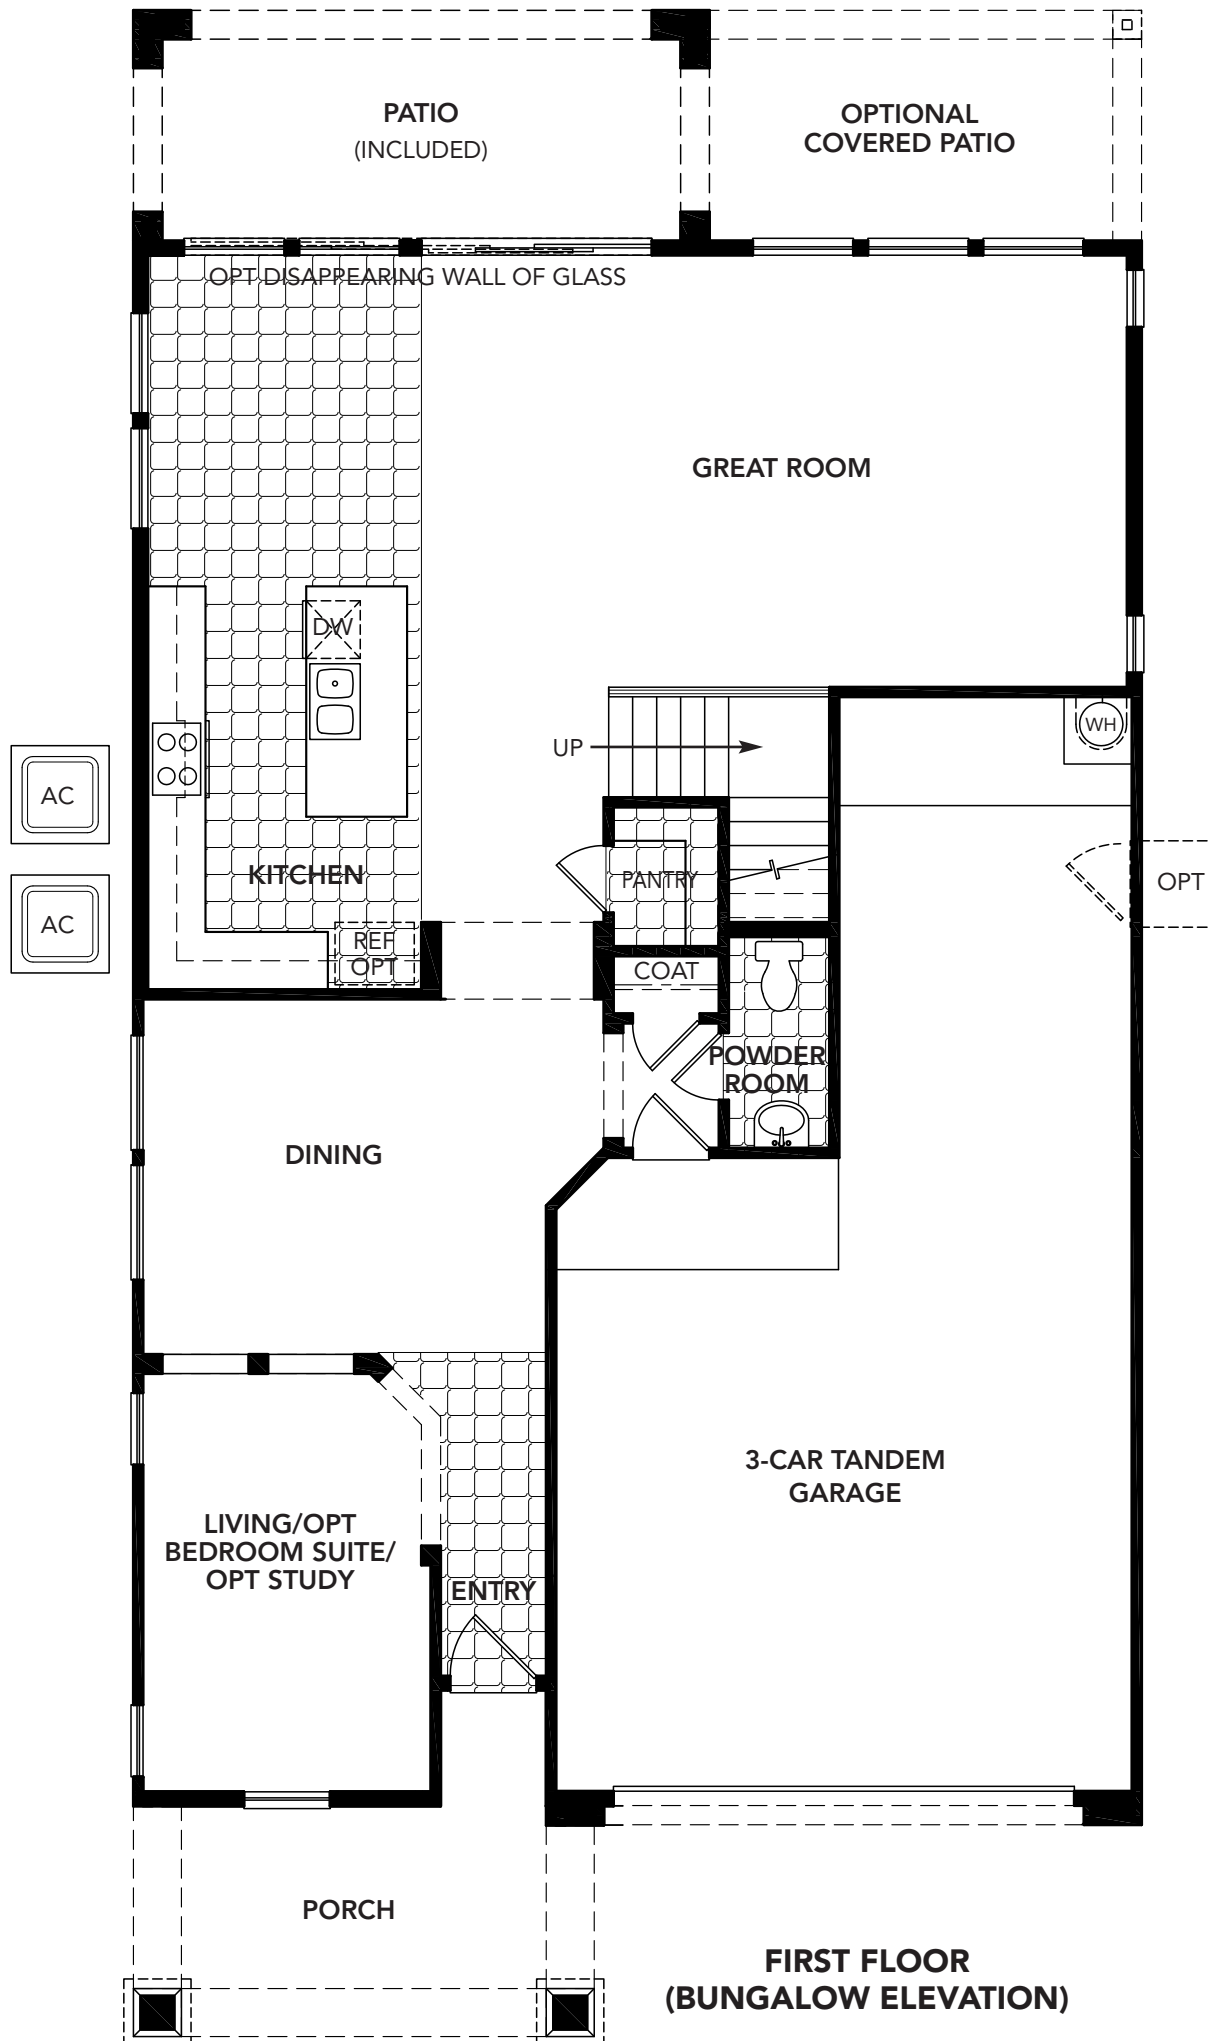

AMERICANA COLLECTION  
**RESIDENCE EIGHT**

2,925 Square Feet

**BLANDFORD  
HOMES**

MulberryNeighborhood.com

**PRELIMINARY 2/14/15**  
Minor modifications will  
be forthcoming

AMERICANA COLLECTION  
**RESIDENCE EIGHT**

2,925 Square Feet

**SECOND FLOOR (BUNGALOW ELEVATION)**

**BLANDFORD  
HOMES**

MulberryNeighborhood.com

**PRELIMINARY 2/14/15**  
Minor modifications will  
be forthcoming