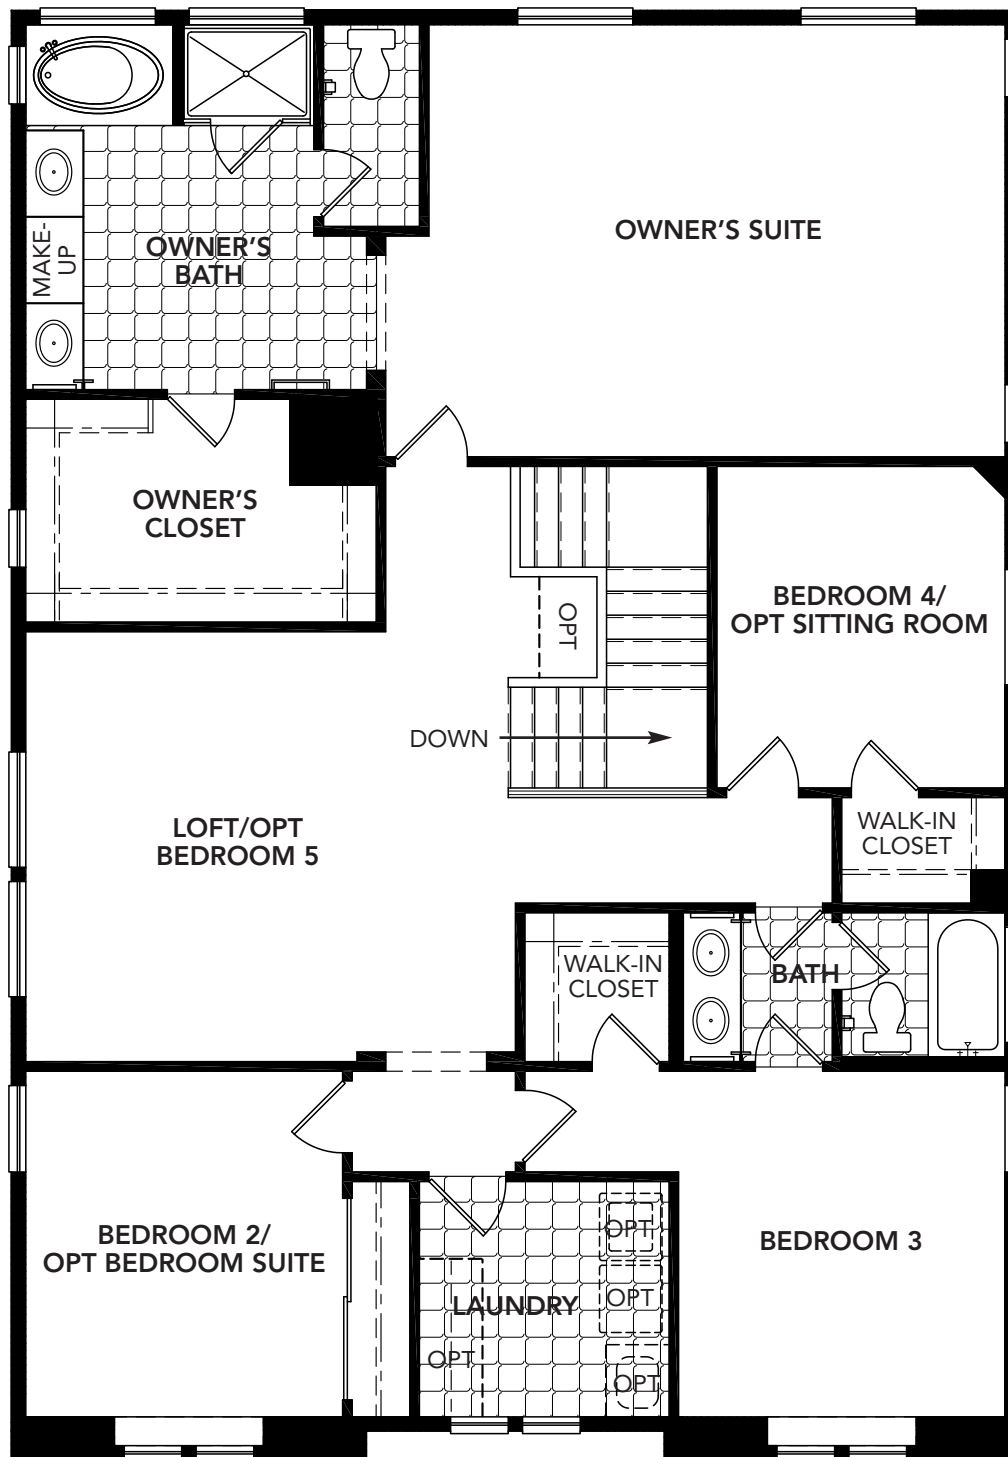

AMERICANA COLLECTION  
**RESIDENCE EIGHT**

2,925 Square Feet

**BLANDFORD  
HOMES**

MulberryNeighborhood.com

**PRELIMINARY 2/14/15**  
Minor modifications will  
be forthcoming

AMERICANA COLLECTION  
**RESIDENCE EIGHT**

2,925 Square Feet

**SECOND FLOOR (BUNGALOW ELEVATION)**

**BLANDFORD  
HOMES**

MulberryNeighborhood.com

**PRELIMINARY 2/14/15**  
Minor modifications will  
be forthcoming